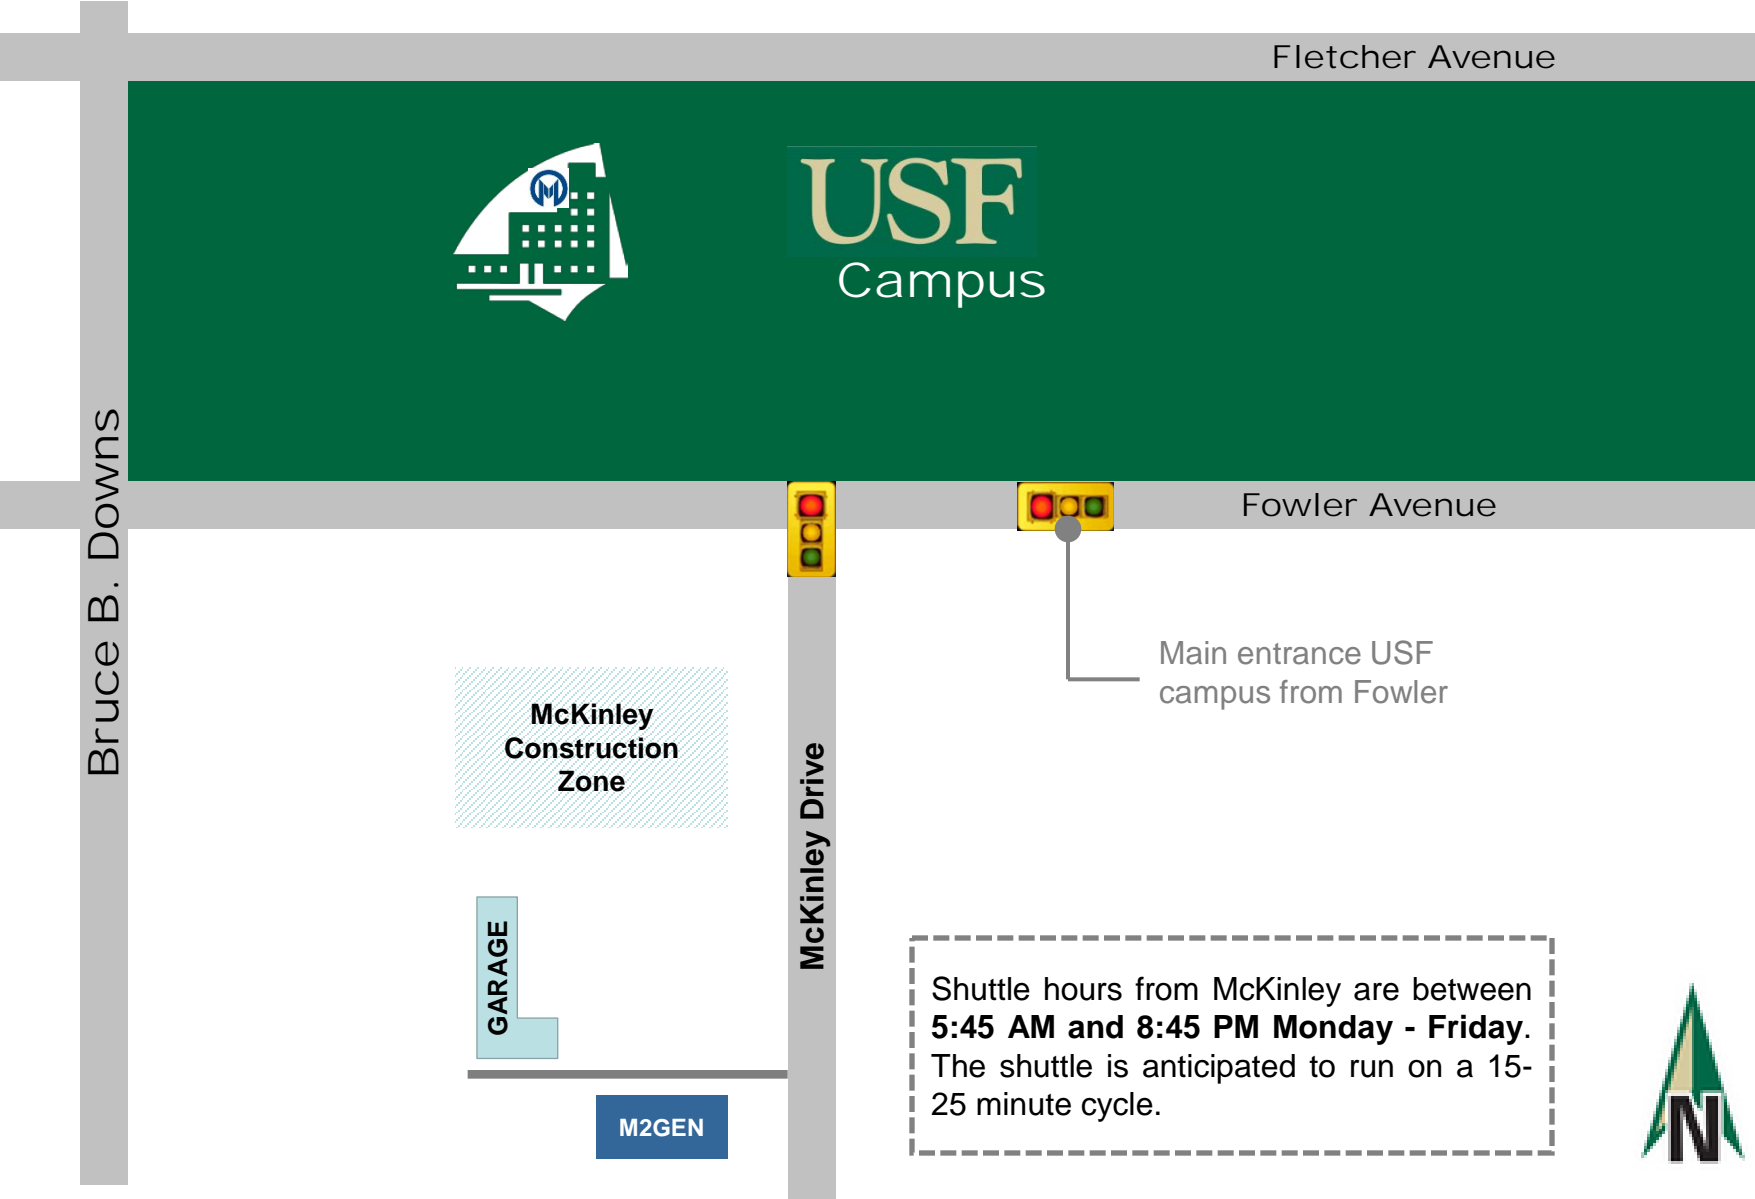

Moffitt McKinley Campus

Fletcher Avenue

USF
Campus

Bruce B. Downs

McKinley Drive

Fowler Avenue

McKinley
Construction
Zone

GARAGE

M2GEN

Main entrance USF
campus from Fowler

Shuttle hours from McKinley are between
5:45 AM and 8:45 PM Monday - Friday.
The shuttle is anticipated to run on a 15-
25 minute cycle.