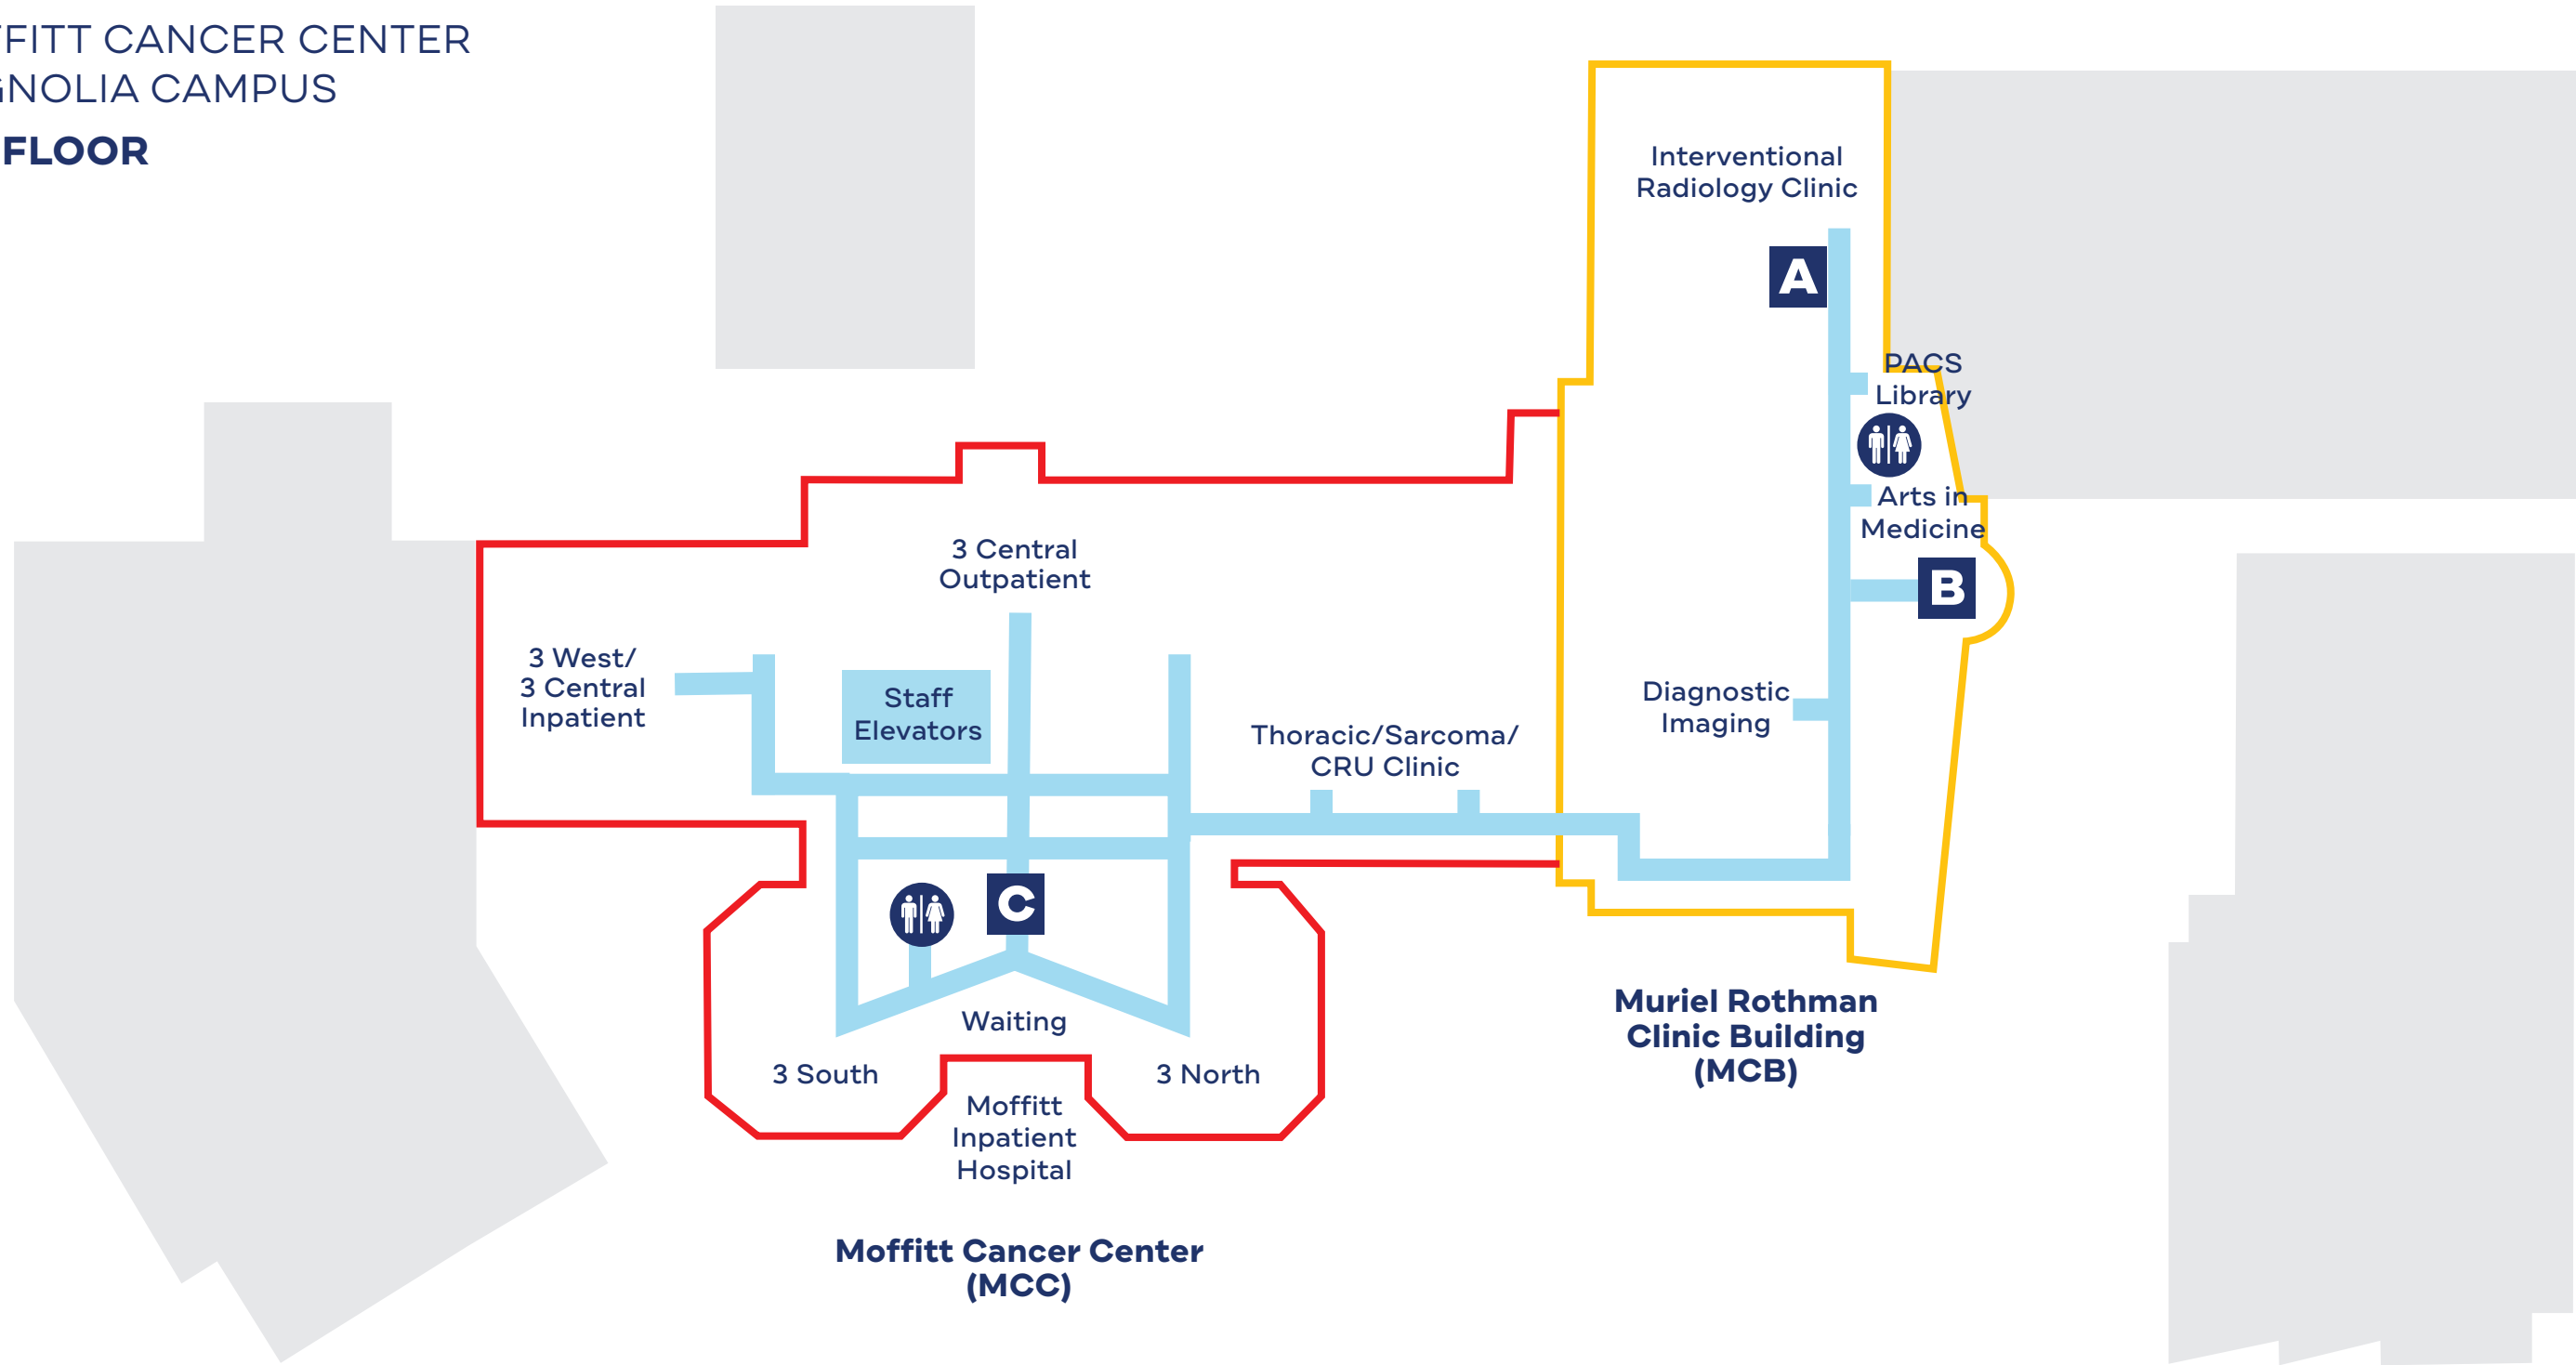

- FACULTY OFFICE BUILDING (FOB)
- CLINIC SUPPORT BUILDING (CSB)
- VALET PARKING / GARAGES

- A B C D** ELEVATORS
- ★ ENTRANCE
- ◆ DIAMOND

- 💰 ATM
- 📖 GIFT SHOP
- ☕ COFFEE SHOP
- ⛪ CHAPEL
- ❓ INFORMATION
- 📖 PHARMACY
- 🚻 RESTROOMS
- 🚗 VALET

- MOFFITT INPATIENT HOSPITAL (MCC)
- MURIEL ROTHMAN CLINIC BUILDING (MCB)

- A B C D ELEVATORS
- ? INFORMATION
- ♂ ♀ RESTROOMS

- MOFFITT INPATIENT HOSPITAL (MCC)
- MURIEL ROTHMAN CLINIC BUILDING (MCB)

- A B C D ELEVATORS
- ? INFORMATION
- ♂ ♀ RESTROOMS

- MOFFITT INPATIENT HOSPITAL (MCC)
- MURIEL ROTHMAN CLINIC BUILDING (MCB)

A B C D ELEVATORS

? INFORMATION

 RESTROOMS

AYA ADOLESCENT AND YOUNG ADULT LOUNGE (AYA)

 MOFFITT INPATIENT HOSPITAL (MCC)

 MURIEL ROTHMAN CLINIC BUILDING (MCB)

A B C D ELEVATORS

 RESTROOMS