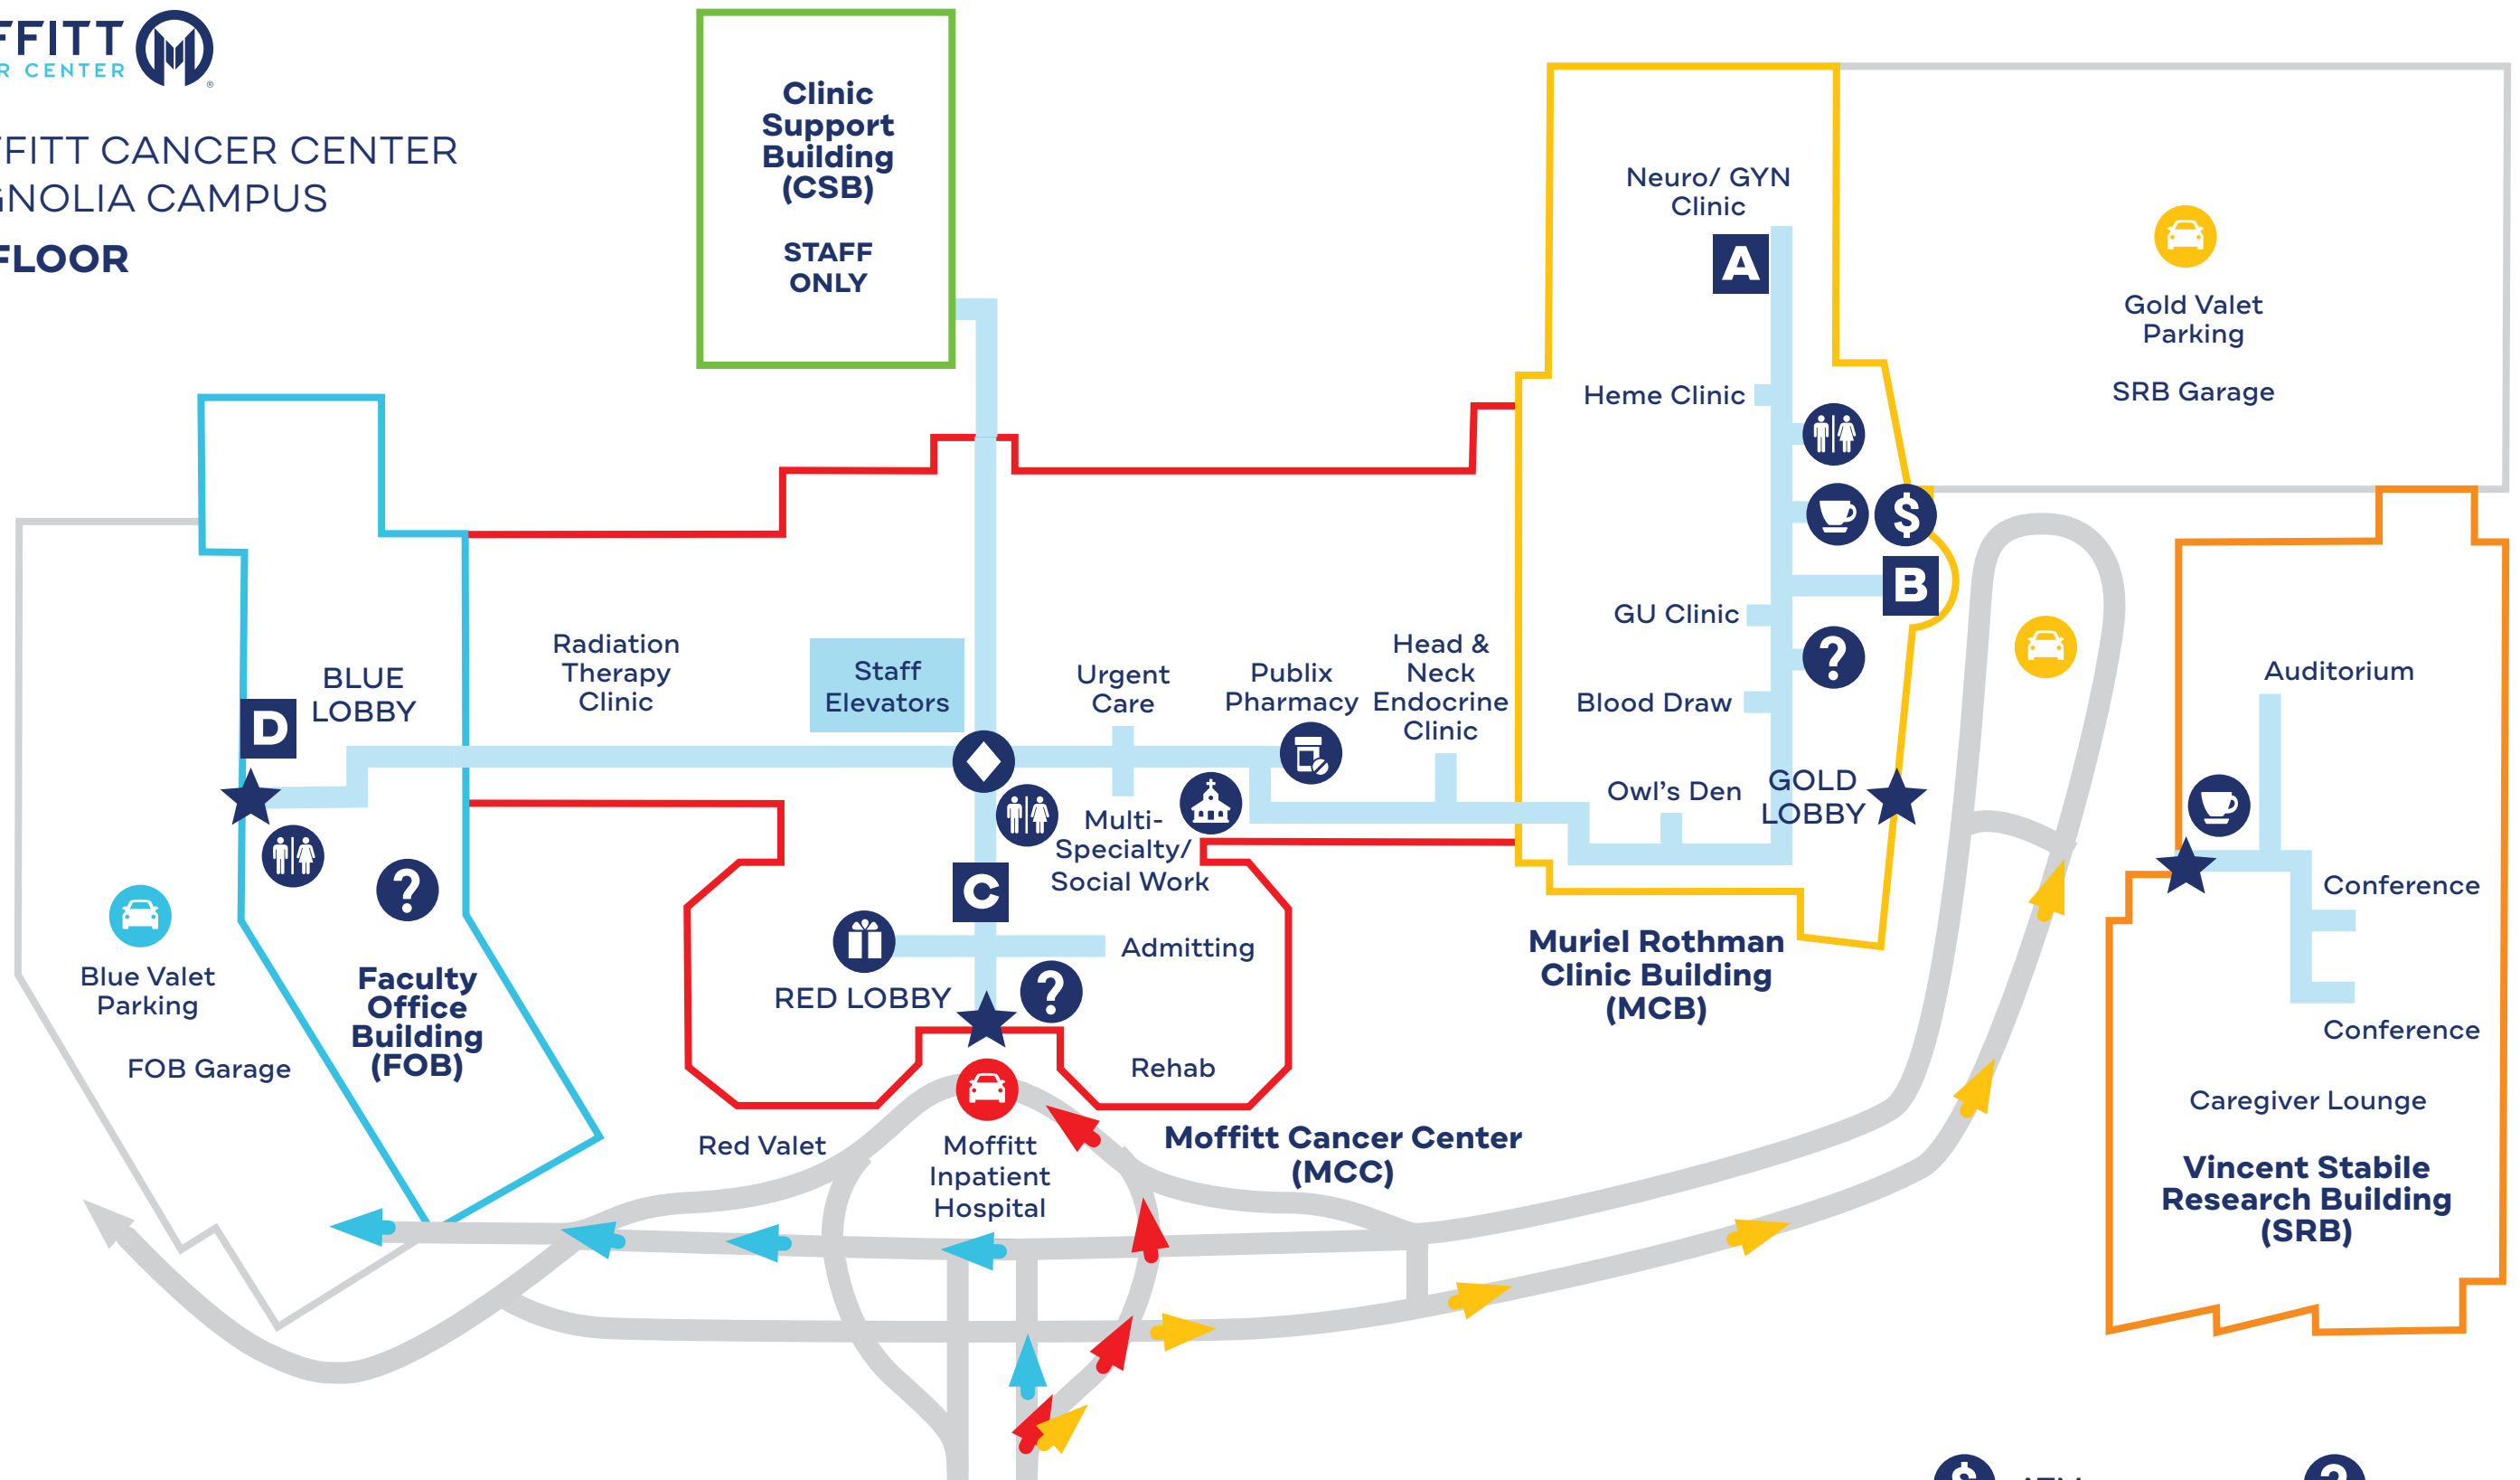

 MOFFITT INPATIENT HOSPITAL (MCC)

A B C D ELEVATORS

-  CAFETERIA
-  RESTROOMS
-  SPECIALTY PHARMACY

-  ATM
-  MAGNOLIA'S SALON

- MOFFITT INPATIENT HOSPITAL (MCC)
- FACULTY OFFICE BUILDING (FOB)
- MURIEL ROTHMAN CLINIC BUILDING (MCB)
- CLINIC SUPPORT BUILDING (CSB)
- VALET PARKING / GARAGES

- FACULTY OFFICE BUILDING (FOB)
- CLINIC SUPPORT BUILDING (CSB)
- VALET PARKING / GARAGES

- A B C D** ELEVATORS
- ★ ENTRANCE
- ◆ DIAMOND

- 💰 ATM
- 📖 GIFT SHOP
- ☕ COFFEE SHOP
- ⛪ CHAPEL
- ❓ INFORMATION
- 📖 PHARMACY
- 🚻 RESTROOMS
- 🚗 VALET

- MOFFITT INPATIENT HOSPITAL (MCC)
- MURIEL ROTHMAN CLINIC BUILDING (MCB)

- A B C D ELEVATORS
- ? INFORMATION
- ♂ ♀ RESTROOMS

- MOFFITT INPATIENT HOSPITAL (MCC)
- MURIEL ROTHMAN CLINIC BUILDING (MCB)

- A B C D ELEVATORS
- ? INFORMATION
- ♂ ♀ RESTROOMS

- MOFFITT INPATIENT HOSPITAL (MCC)
- MURIEL ROTHMAN CLINIC BUILDING (MCB)

A B C D ELEVATORS

? INFORMATION

 RESTROOMS

AYA ADOLESCENT AND YOUNG ADULT LOUNGE (AYA)

 MOFFITT INPATIENT HOSPITAL (MCC)

 MURIEL ROTHMAN CLINIC BUILDING (MCB)