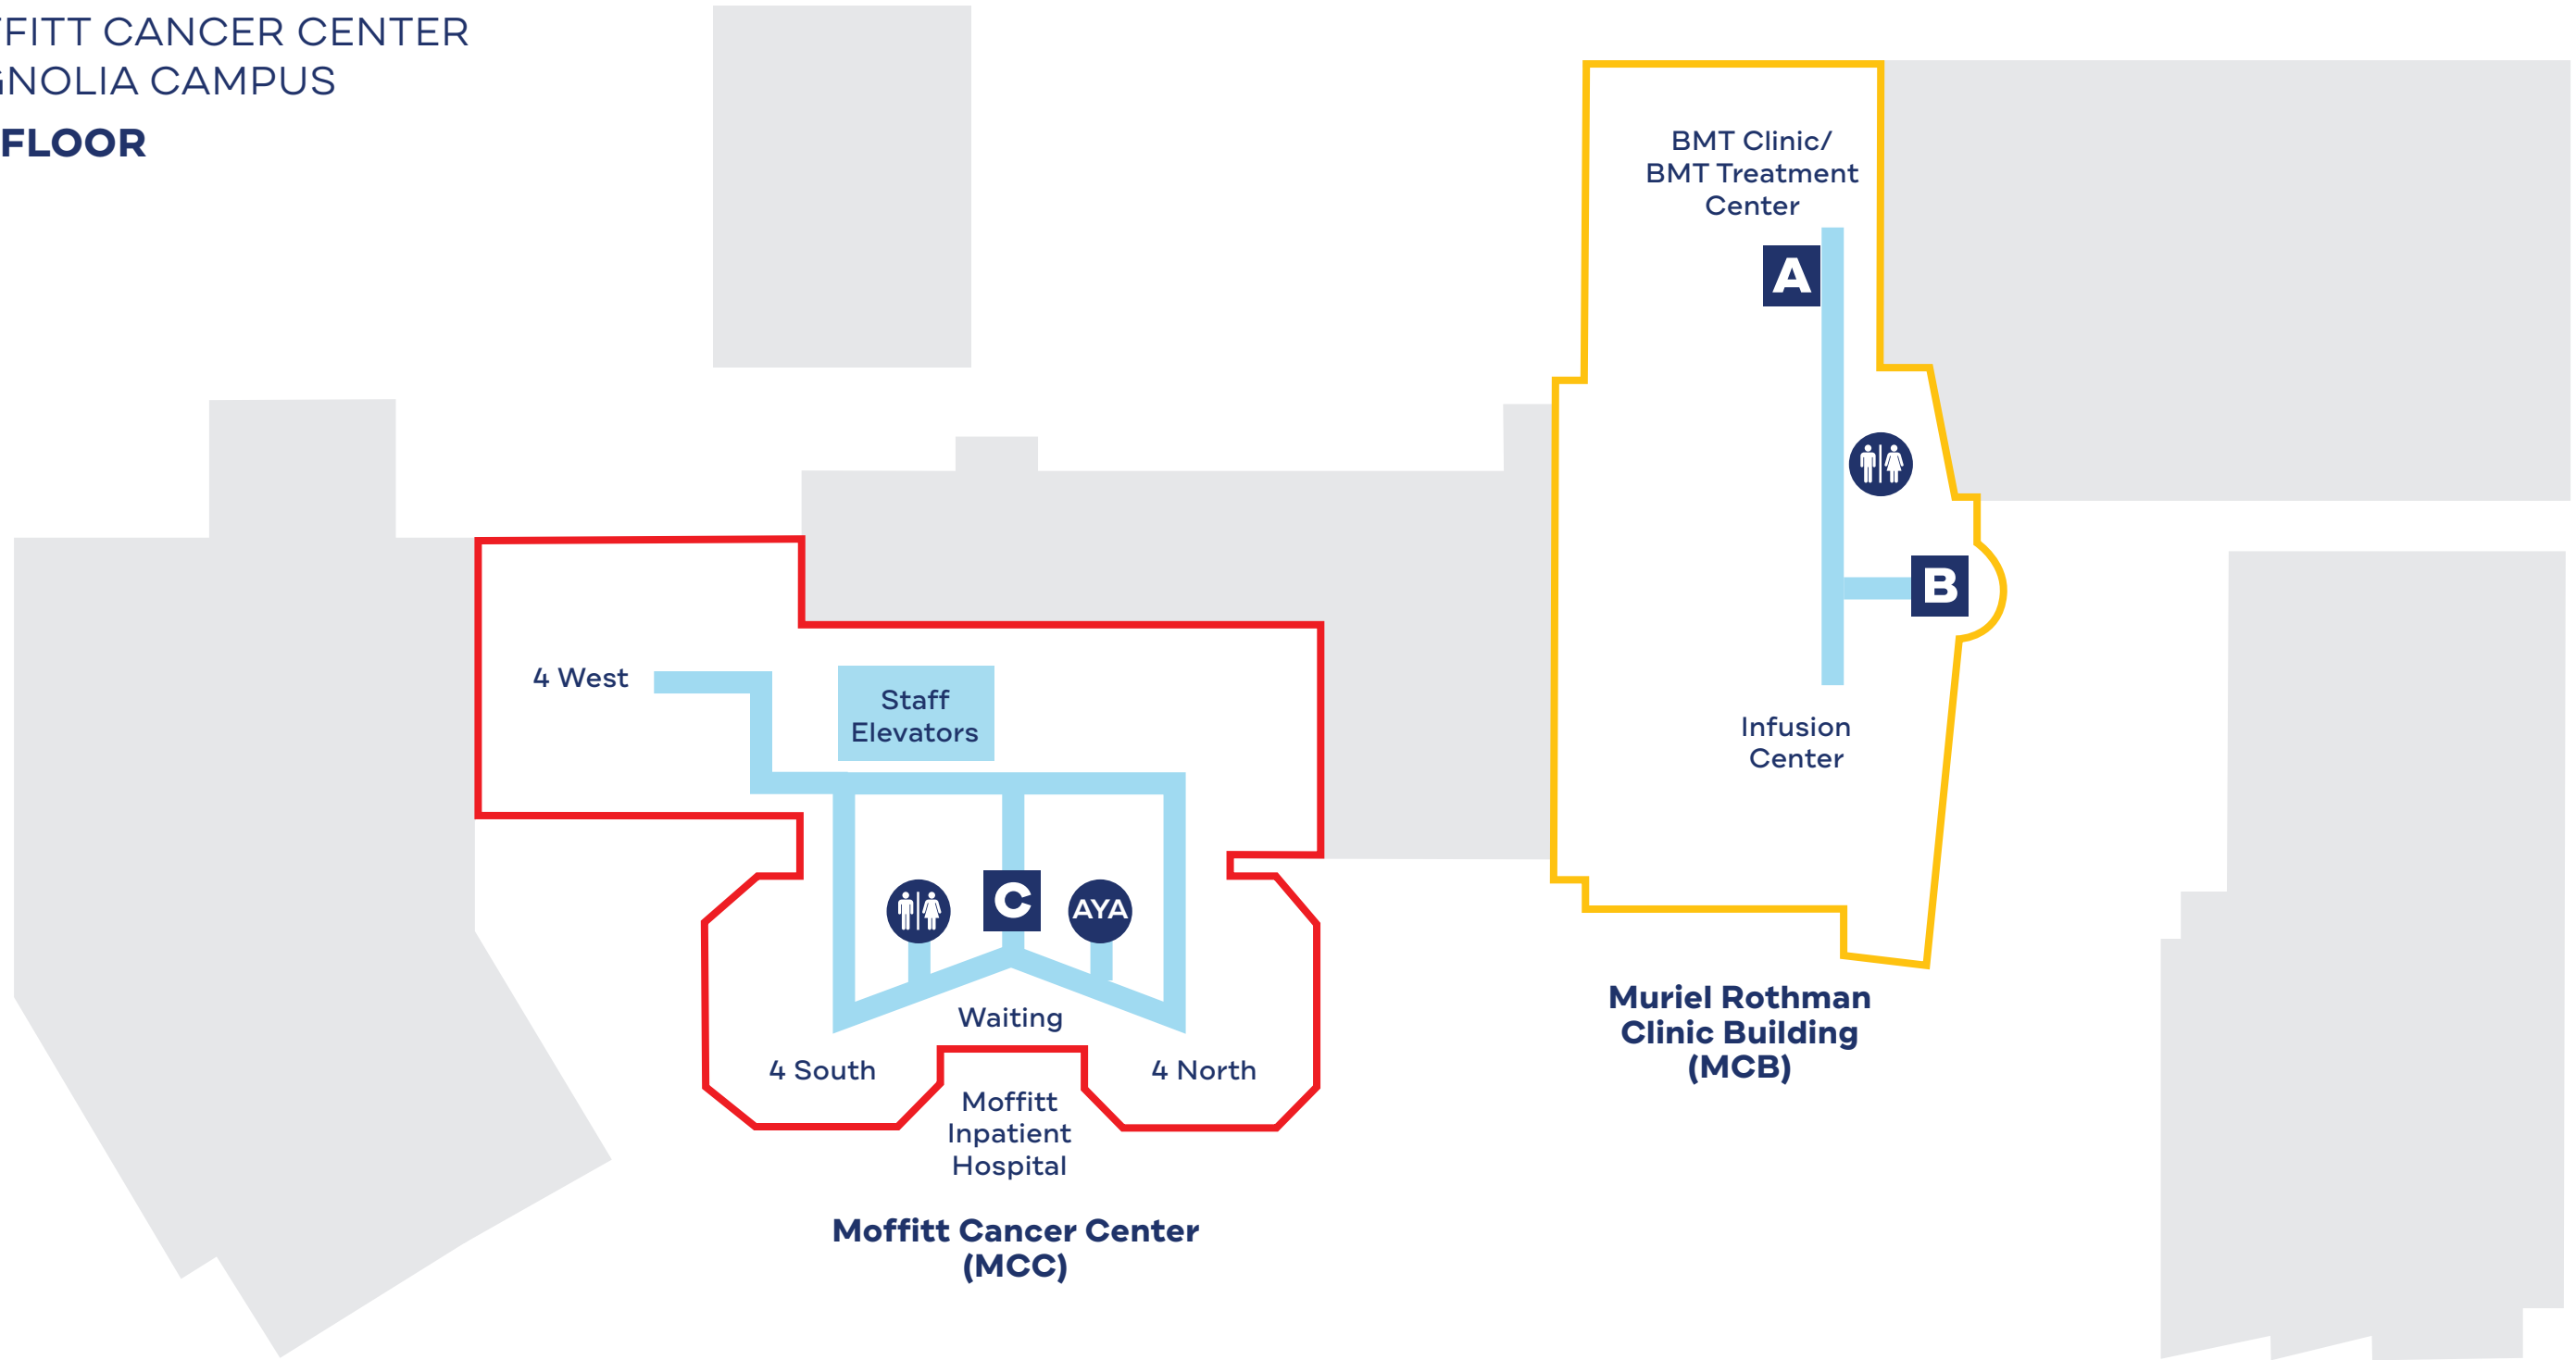

 MOFFITT INPATIENT HOSPITAL (MCC)

A B C D ELEVATORS

-  CAFETERIA
-  RESTROOMS
-  SPECIALTY PHARMACY

-  ATM
-  MAGNOLIA'S SALON

- MOFFITT INPATIENT HOSPITAL (MCC)
- FACULTY OFFICE BUILDING (FOB)
- MURIEL ROTHMAN CLINIC BUILDING (MCB)
- CLINIC SUPPORT BUILDING (CSB)
- VALET PARKING / GARAGES

- FACULTY OFFICE BUILDING (FOB)
- CLINIC SUPPORT BUILDING (CSB)
- VALET PARKING / GARAGES

- A B C D** ELEVATORS
- ★ ENTRANCE
- ◆ DIAMOND

- 💰 ATM
- 📖 GIFT SHOP
- ☕ COFFEE SHOP
- ⛪ CHAPEL
- ❓ INFORMATION
- 📖 PHARMACY
- 🚻 RESTROOMS
- 🚗 VALET

- MOFFITT INPATIENT HOSPITAL (MCC)
- MURIEL ROTHMAN CLINIC BUILDING (MCB)

- A B C D ELEVATORS
- ? INFORMATION
- ♂ ♀ RESTROOMS

- MOFFITT INPATIENT HOSPITAL (MCC)
- MURIEL ROTHMAN CLINIC BUILDING (MCB)

- A B C D ELEVATORS
- ? INFORMATION
- ♂ ♀ RESTROOMS

- MOFFITT INPATIENT HOSPITAL (MCC)
- MURIEL ROTHMAN CLINIC BUILDING (MCB)

A B C D ELEVATORS

? INFORMATION

 RESTROOMS

AYA ADOLESCENT AND YOUNG ADULT LOUNGE (AYA)

 MOFFITT INPATIENT HOSPITAL (MCC)

 MURIEL ROTHMAN CLINIC BUILDING (MCB)