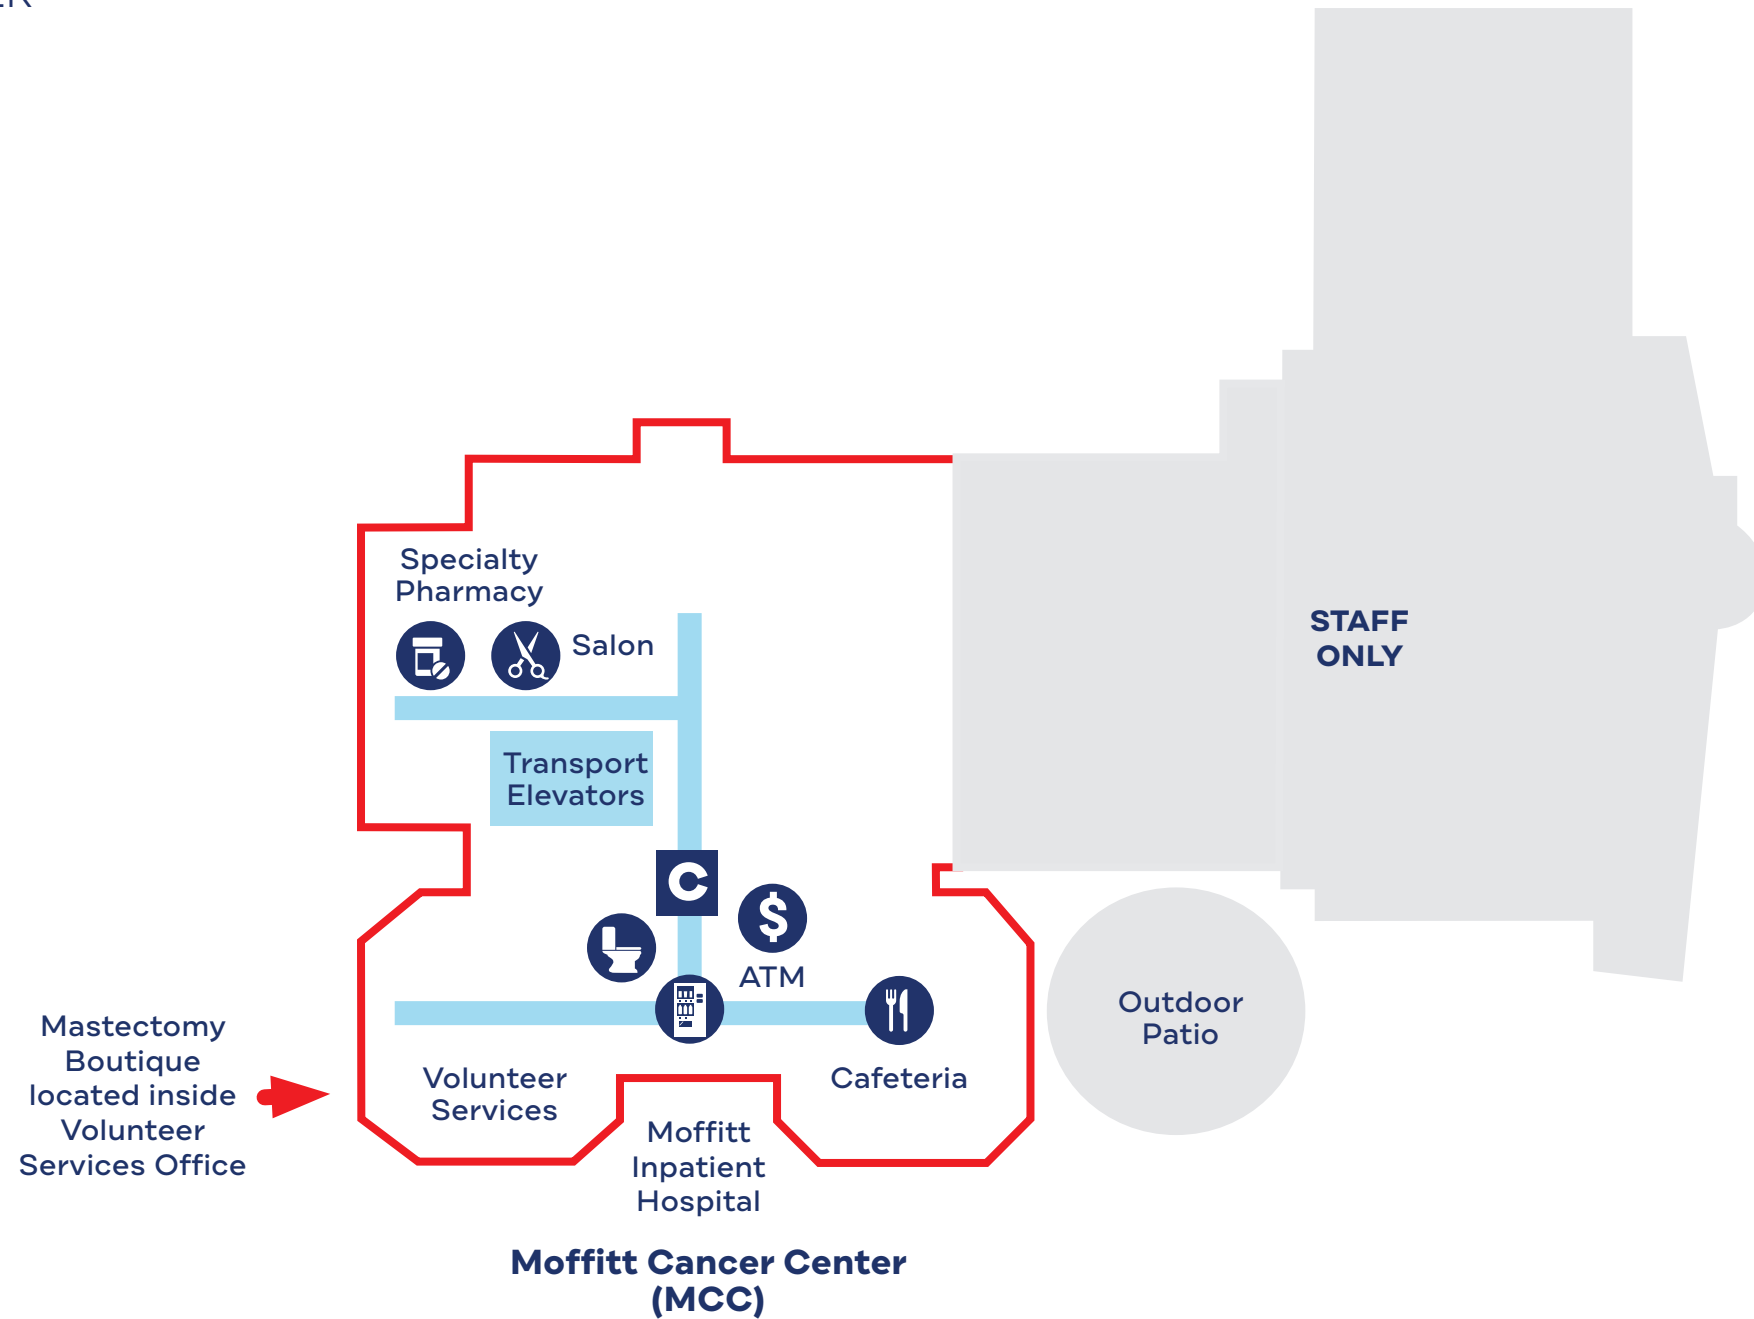

- A B ELEVATORS
- C D ELEVATORS
- ★ ENTRANCE
- ◆ DIAMOND

- \$ ATM
- ? INFORMATION
- 🎁 GIFT SHOP
- 📖 PHARMACY
- ☕ COFFEE SHOP
- 🚻 RESTROOMS
- 🏛️ CHAPEL
- 🚗 VALET

MOFFITT CANCER CENTER
MAGNOLIA CAMPUS
12902 USF Magnolia Dr
Tampa, FL 33612

GROUND FLOOR

 MOFFITT INPATIENT HOSPITAL (MCC)

-  ELEVATORS
-  CAFETERIA
-  ATM
-  RESTROOMS
-  MAGNOLIA'S SALON
-  SPECIALTY PHARMACY
-  VENDING MACHINE

MOFFITT CANCER CENTER
MAGNOLIA CAMPUS
12902 USF Magnolia Dr
Tampa, FL 33612

- MOFFITT INPATIENT HOSPITAL (MCC)
- MURIEL ROTHMAN CLINIC BUILDING (MCB)

- ELEVATORS
- INFORMATION
- RESTROOMS
- ADOLESCENT AND YOUNG ADULT LOUNGE (AYA)

MOFFITT CANCER CENTER
MAGNOLIA CAMPUS
12902 USF Magnolia Dr
Tampa, FL 33612
5TH FLOOR

- MOFFITT INPATIENT HOSPITAL (MCC)
- MURIEL ROTHMAN CLINIC BUILDING (MCB)

ELEVATORS RESTROOMS