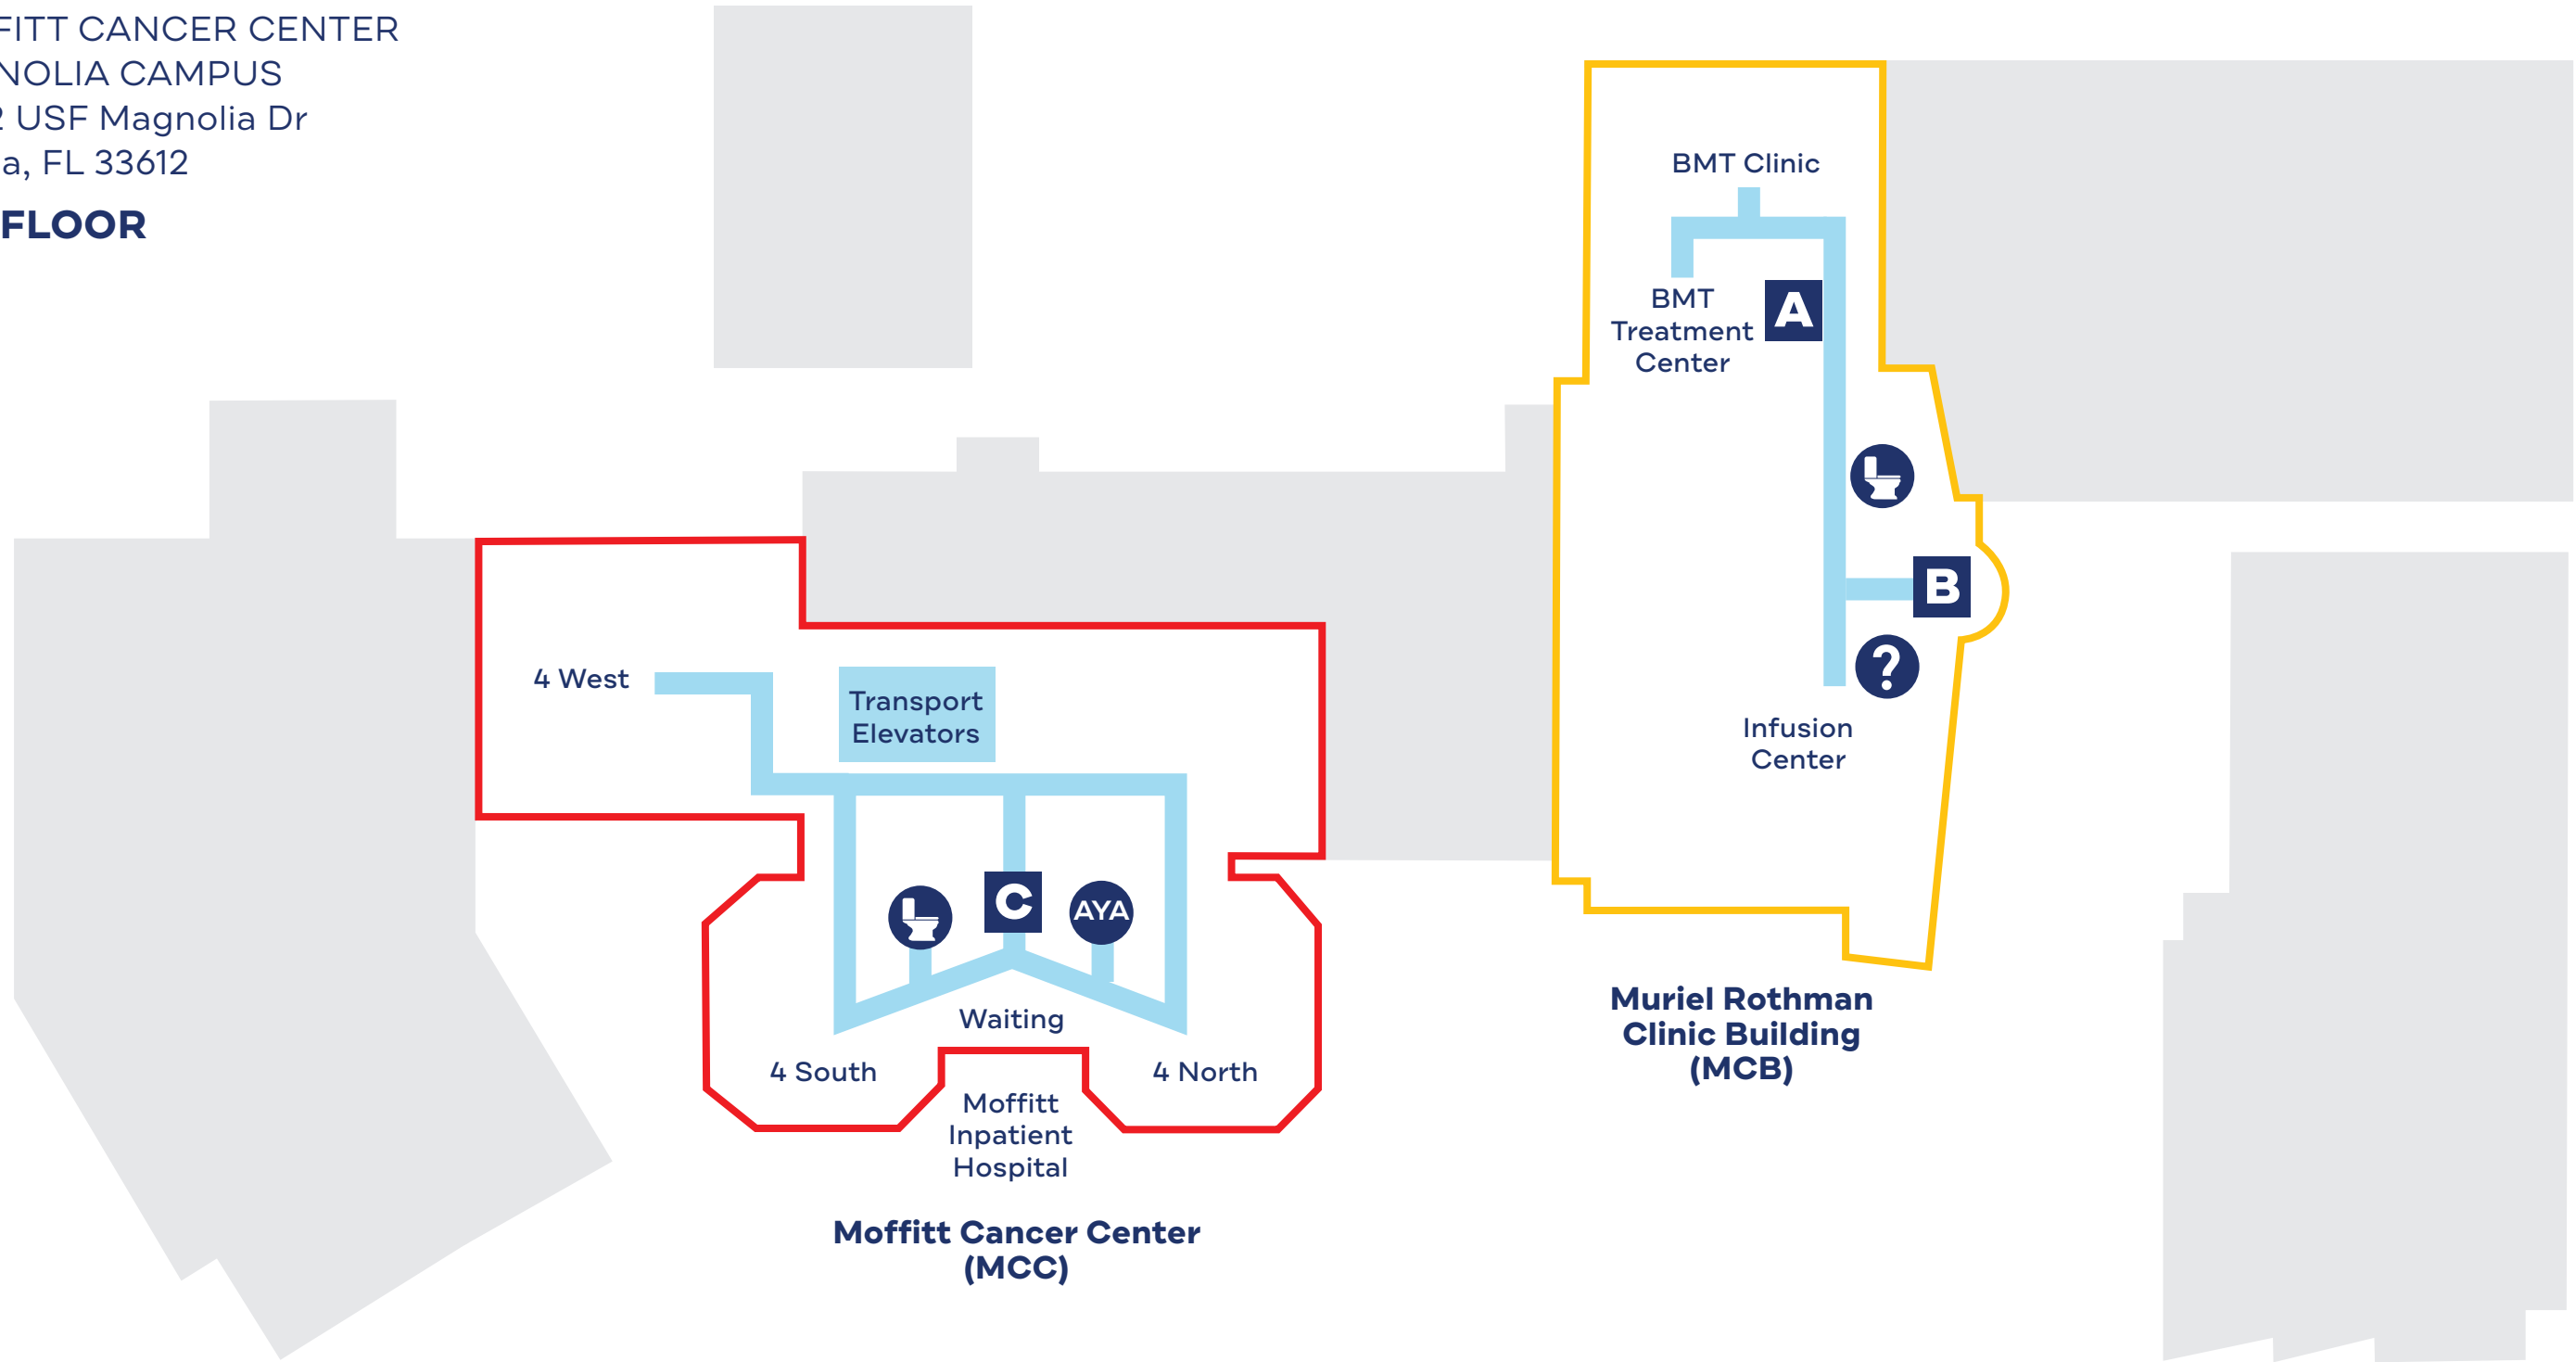

3RD FLOOR

- MOFFITT INPATIENT HOSPITAL (MCC)
- MURIEL ROTHMAN CLINIC BUILDING (MCB)

- ELEVATORS
- INFORMATION
- RESTROOMS

MOFFITT CANCER CENTER
MAGNOLIA CAMPUS
12902 USF Magnolia Dr
Tampa, FL 33612

4TH FLOOR

- MOFFITT INPATIENT HOSPITAL (MCC)
- MURIEL ROTHMAN CLINIC BUILDING (MCB)

- ELEVATORS
- INFORMATION
- RESTROOMS
- ADOLESCENT AND YOUNG ADULT LOUNGE (AYA)

MOFFITT CANCER CENTER
MAGNOLIA CAMPUS
12902 USF Magnolia Dr
Tampa, FL 33612
5TH FLOOR

- MOFFITT INPATIENT HOSPITAL (MCC)
- MURIEL ROTHMAN CLINIC BUILDING (MCB)

ELEVATORS RESTROOMS