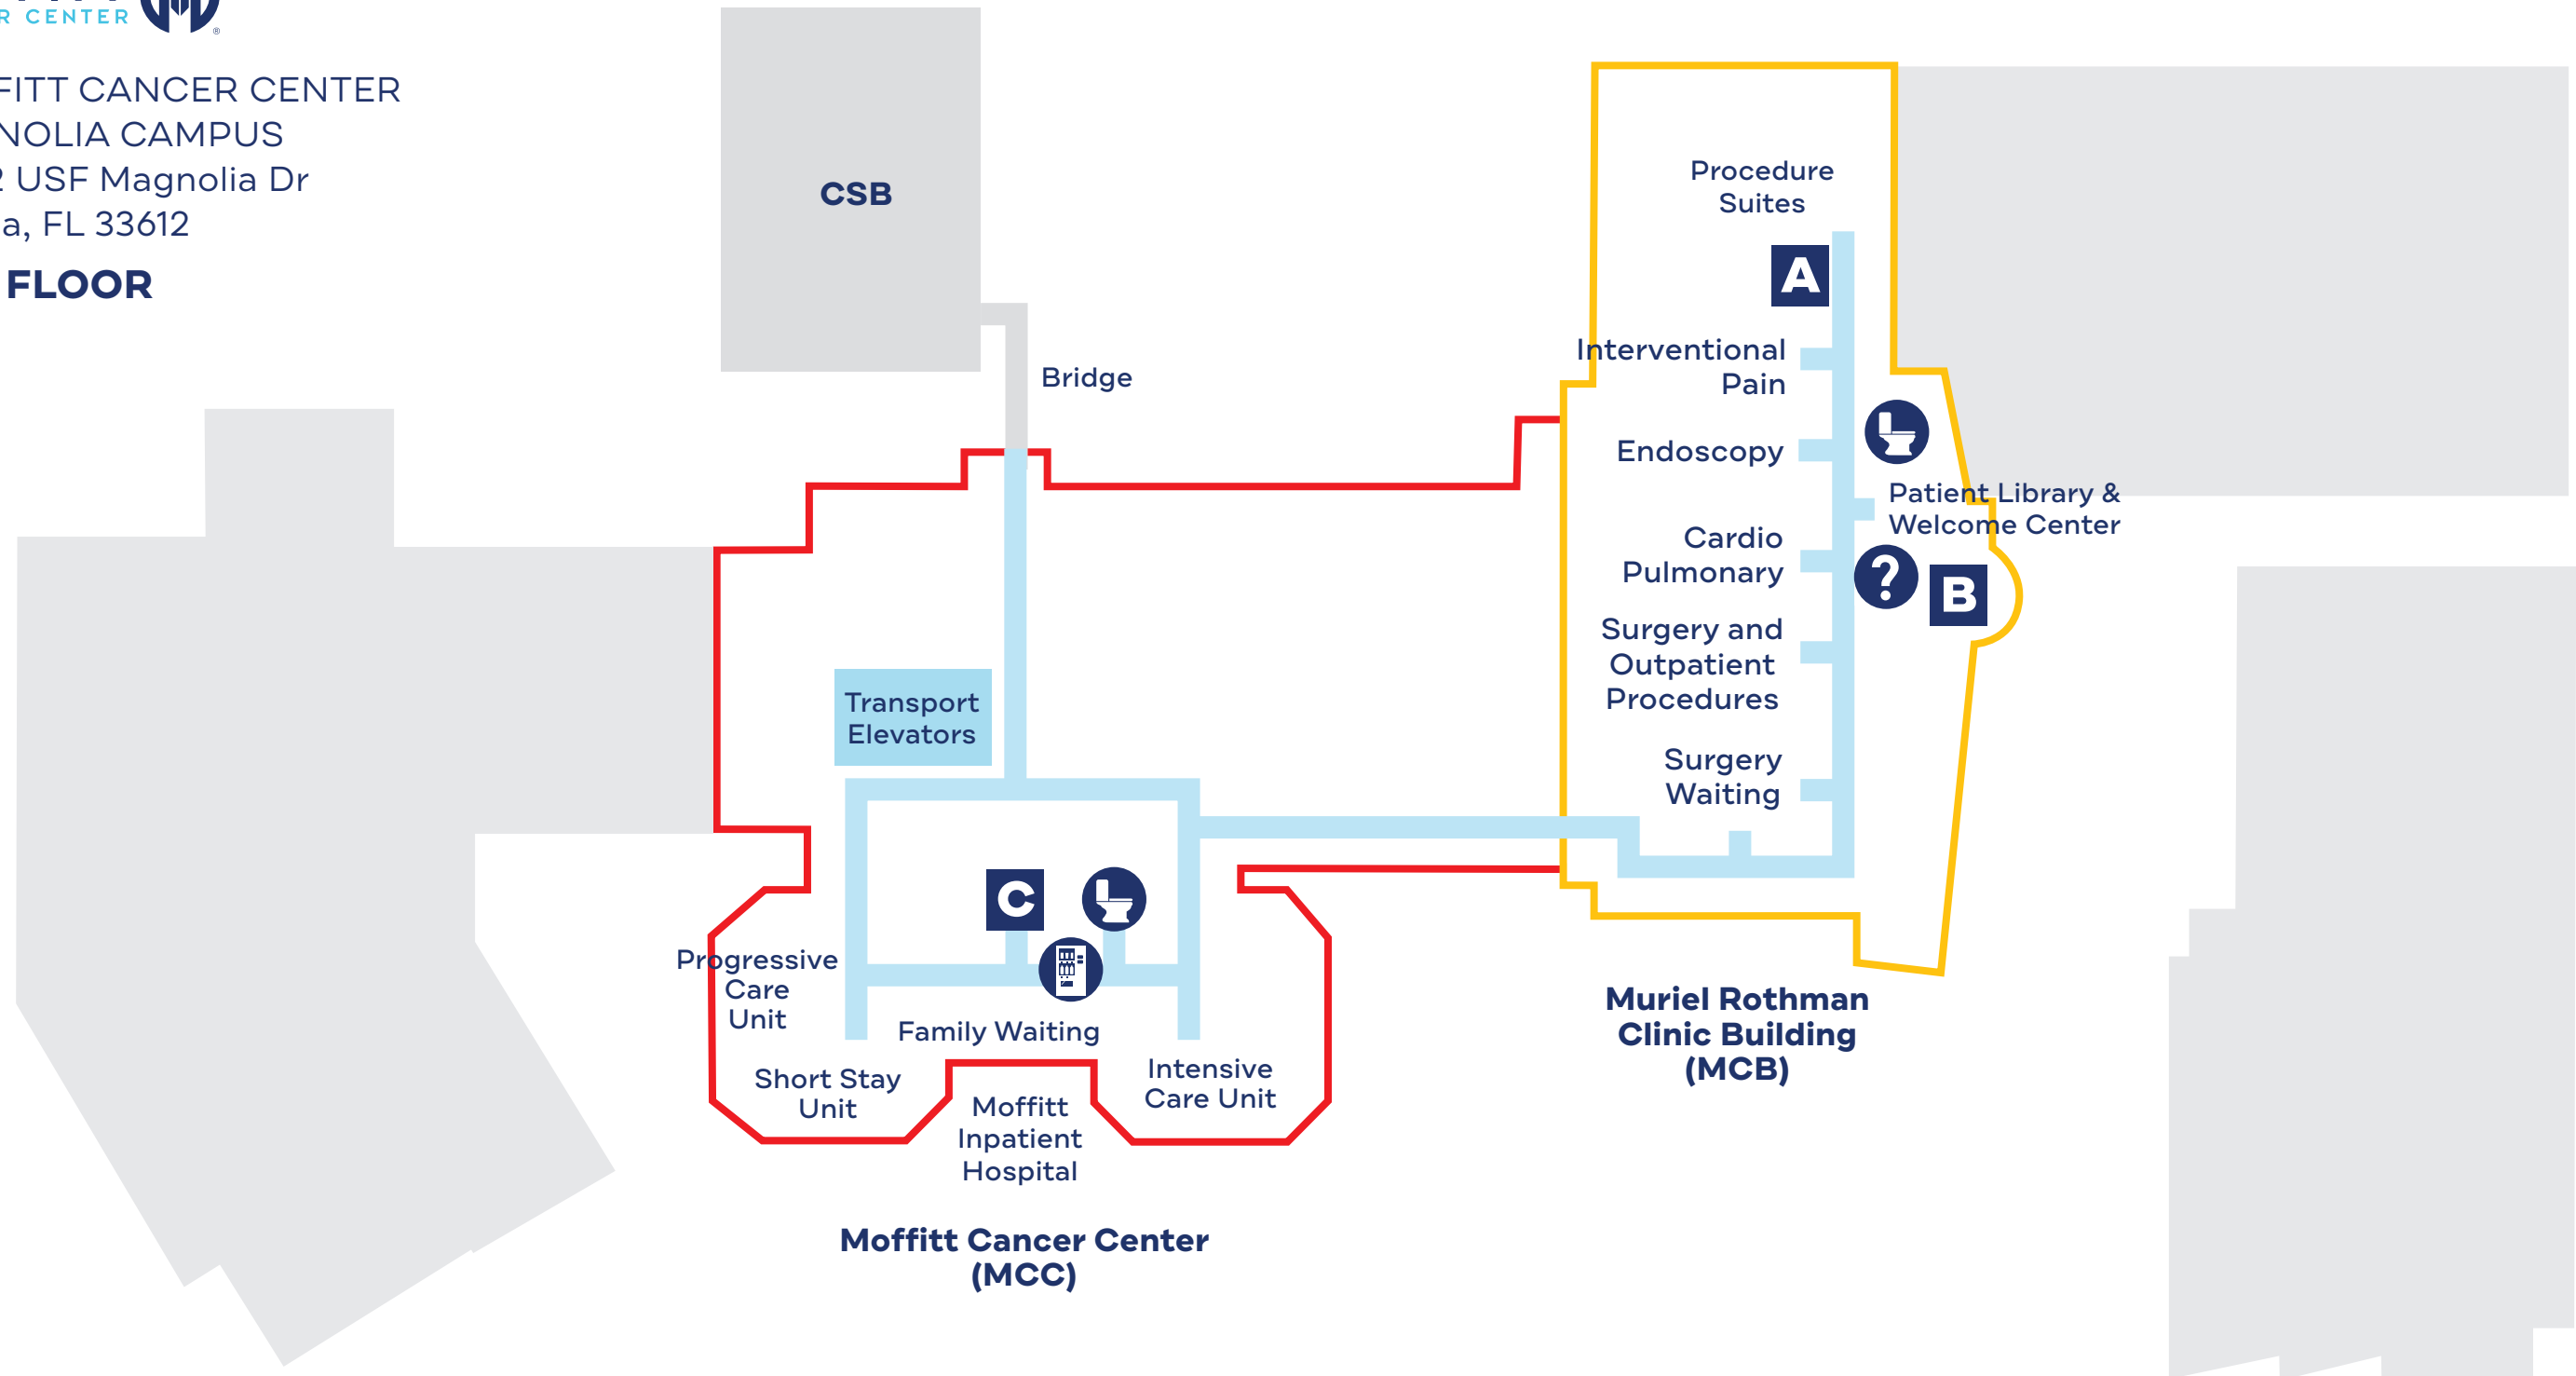

GROUND FLOOR

 MOFFITT INPATIENT HOSPITAL (MCC)

-  ELEVATORS
-  CAFETERIA
-  ATM
-  RESTROOMS
-  MAGNOLIA'S SALON
-  SPECIALTY PHARMACY
-  VENDING MACHINE

MOFFITT CANCER CENTER
MAGNOLIA CAMPUS
12902 USF Magnolia Dr
Tampa, FL 33612

2ND FLOOR

- MOFFITT INPATIENT HOSPITAL (MCC)
- MURIEL ROTHMAN CLINIC BUILDING (MCB)

- ELEVATORS
- INFORMATION
- RESTROOMS
- VENDING MACHINES

MOFFITT CANCER CENTER
MAGNOLIA CAMPUS
12902 USF Magnolia Dr
Tampa, FL 33612

3RD FLOOR

- MOFFITT INPATIENT HOSPITAL (MCC)
- MURIEL ROTHMAN CLINIC BUILDING (MCB)

- ELEVATORS
- INFORMATION
- RESTROOMS

MOFFITT CANCER CENTER
MAGNOLIA CAMPUS
12902 USF Magnolia Dr
Tampa, FL 33612

4TH FLOOR

- MOFFITT INPATIENT HOSPITAL (MCC)
- MURIEL ROTHMAN CLINIC BUILDING (MCB)

ELEVATORS RESTROOMS