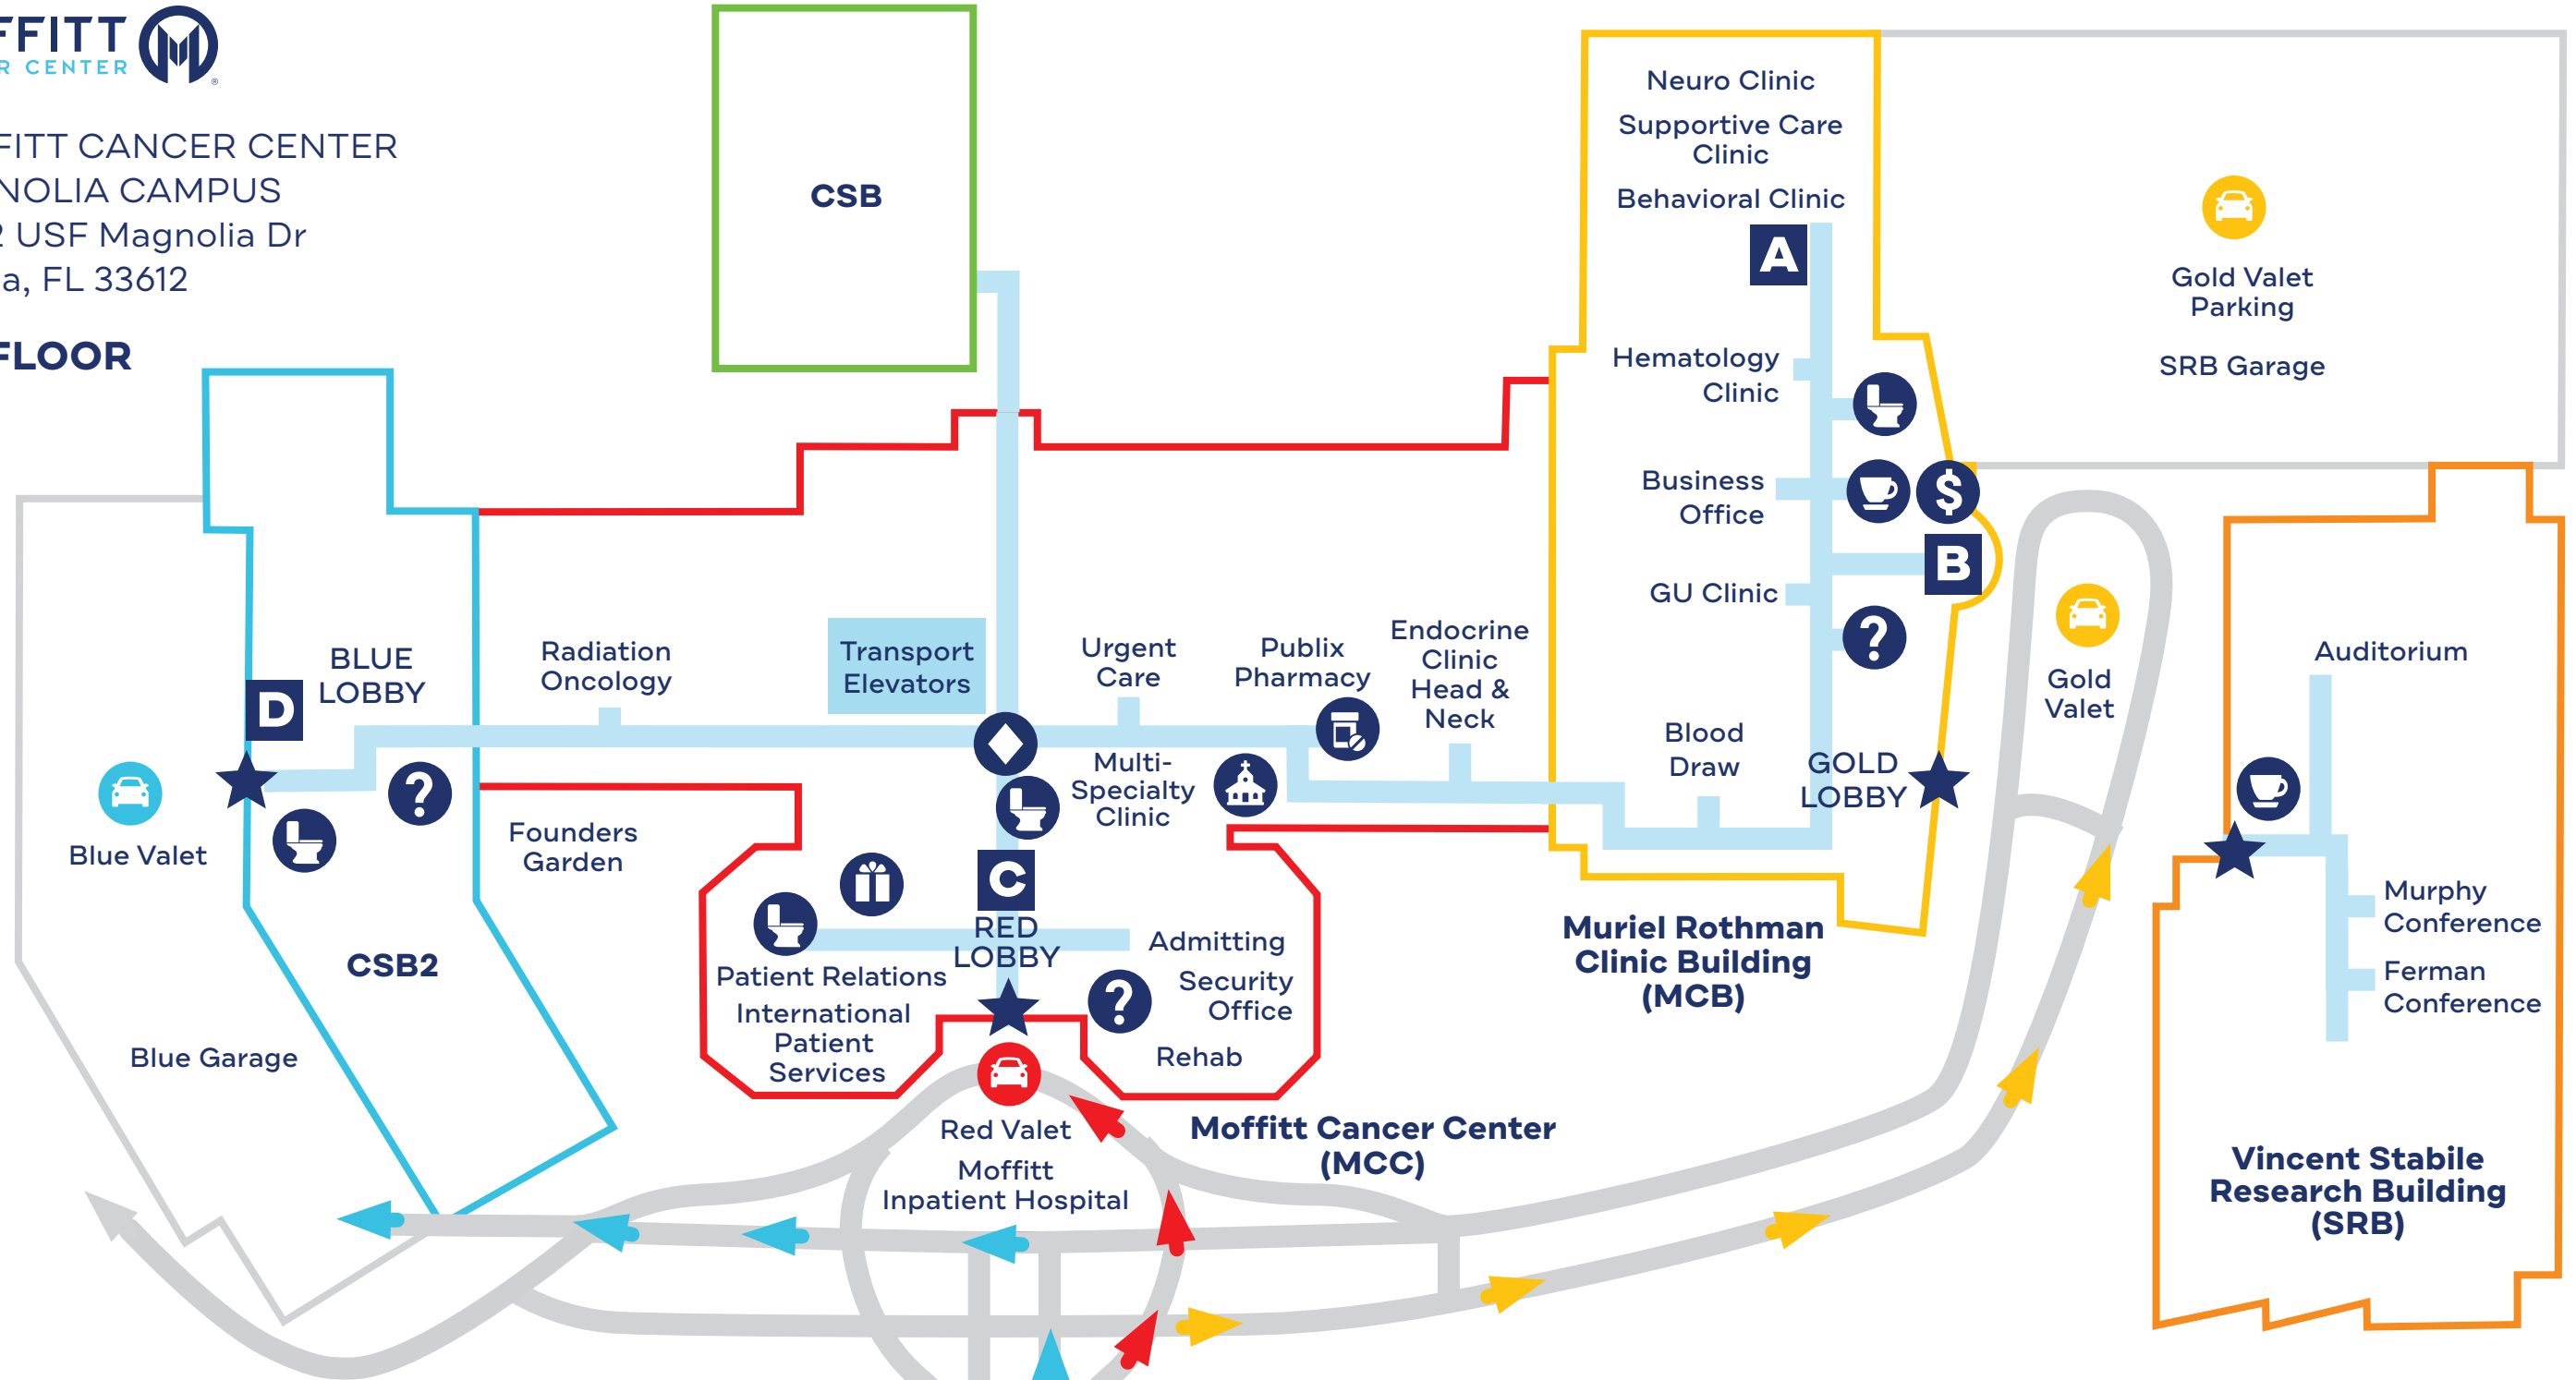

MOFFITT CANCER CENTER
MAGNOLIA CAMPUS
12902 USF Magnolia Dr
Tampa, FL 33612

1ST FLOOR

- MOFFITT INPATIENT HOSPITAL (MCC)
- MURIEL ROTHMAN CLINIC BUILDING (MCB)
- STABLE RESEARCH BUILDING (SRB)

- CSB2
- CSB
- VALET PARKING / GARAGES

- A B ELEVATORS
- C D ELEVATORS
- ★ ENTRANCE
- DIAMOND

- $ ATM
- ? INFORMATION
- 🎁 GIFT SHOP
- 📖 PHARMACY
- ☕ COFFEE SHOP
- 🚻 RESTROOMS
- 🏛️ CHAPEL
- 🚗 VALET