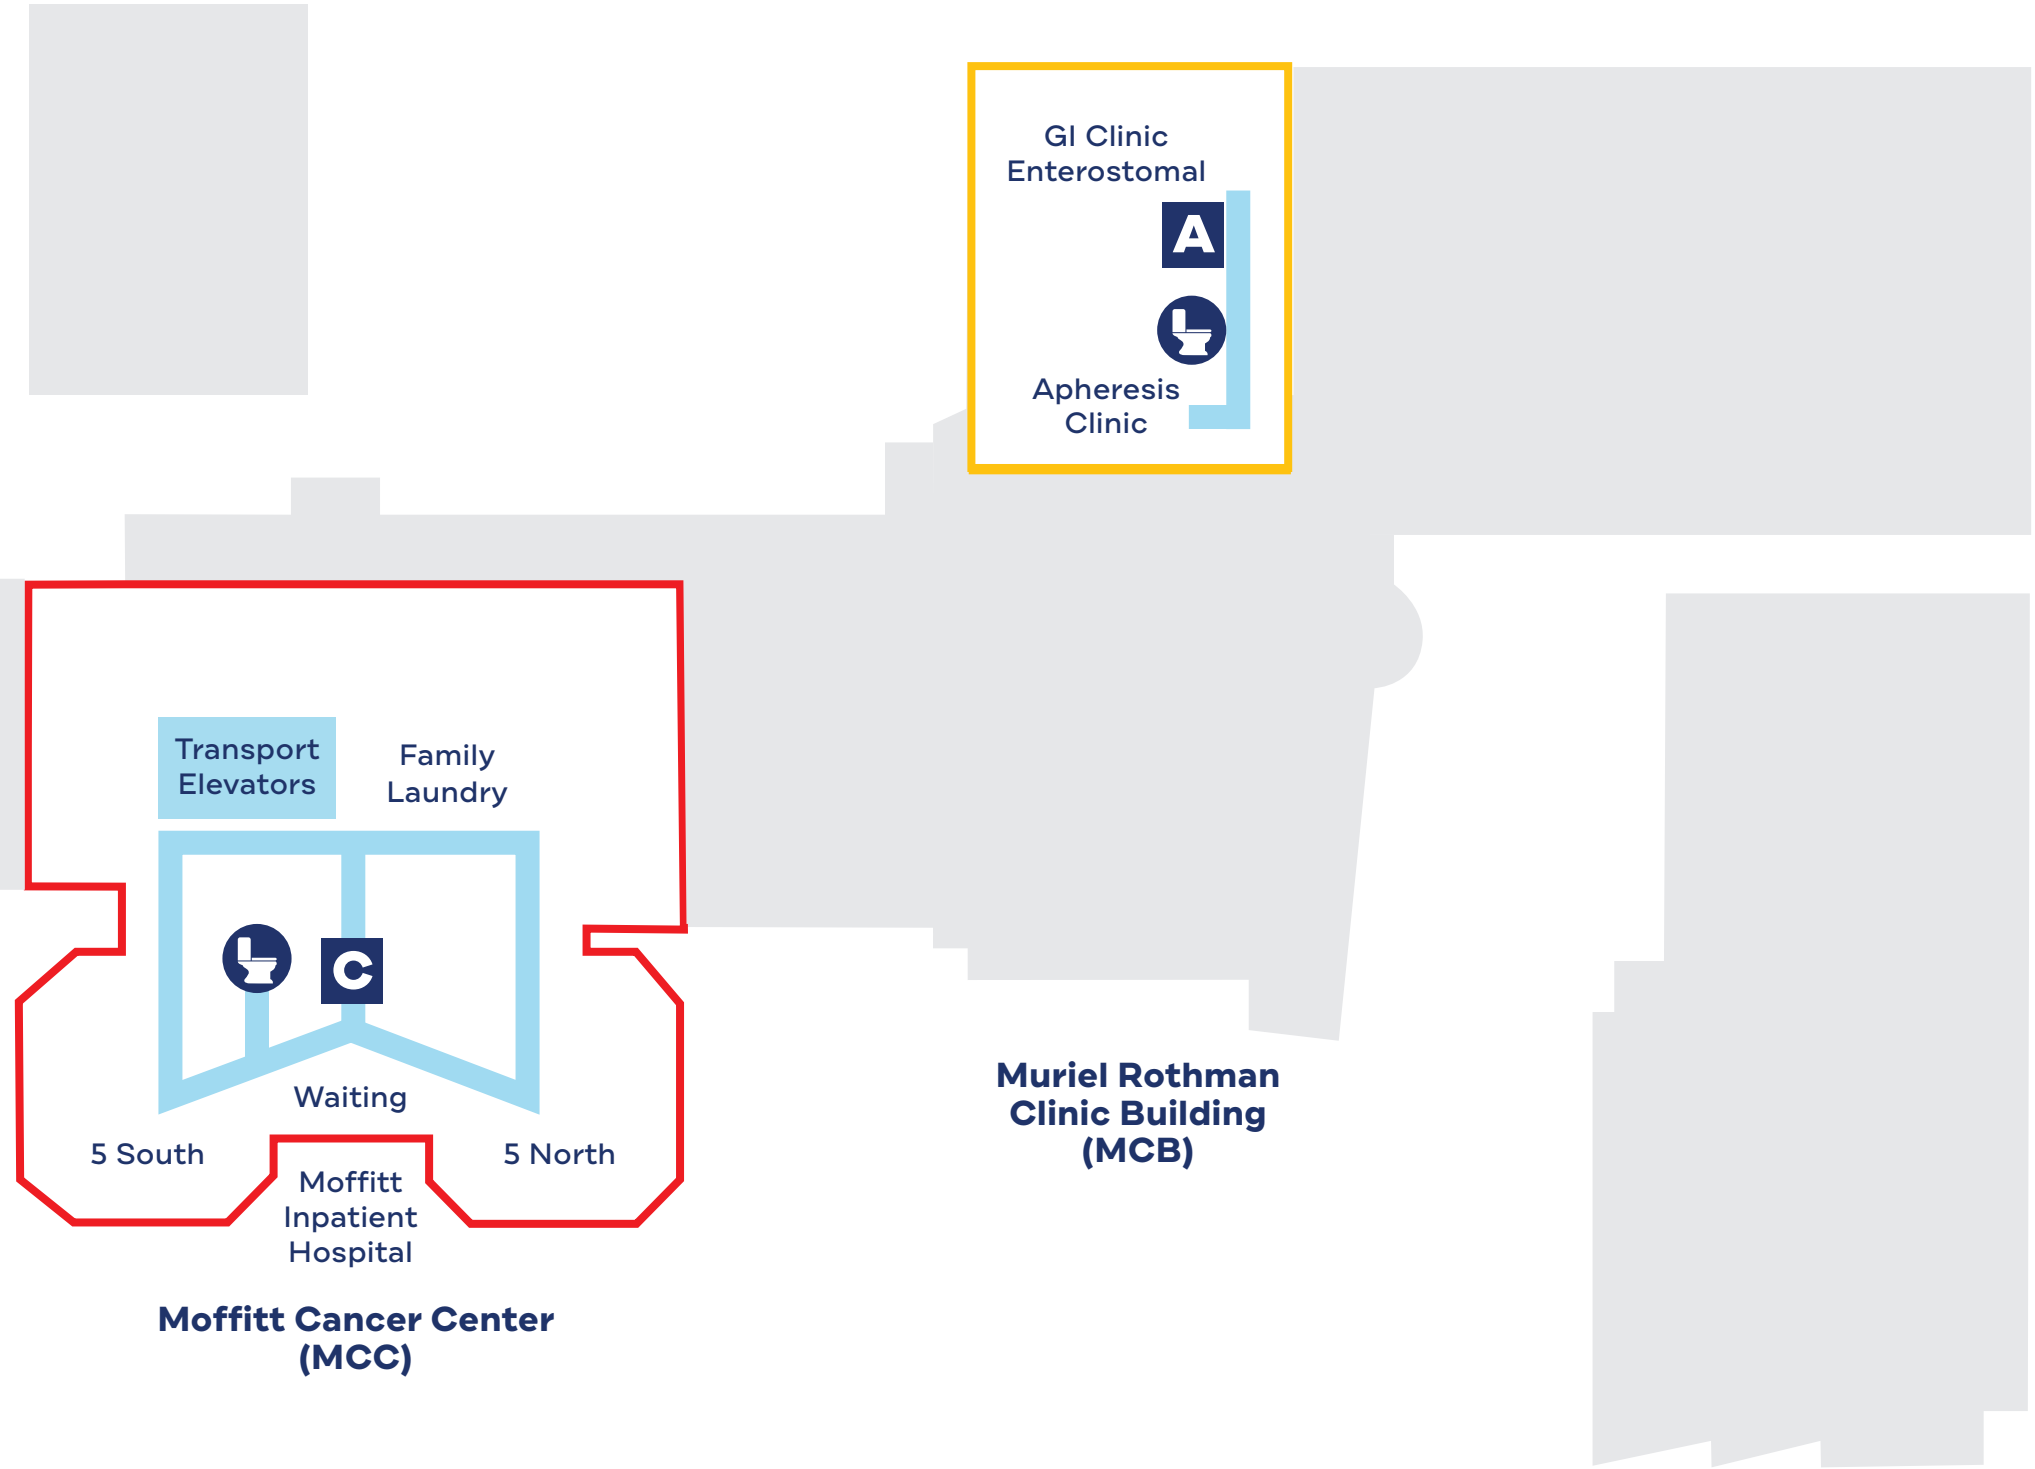

3RD FLOOR

- MOFFITT INPATIENT HOSPITAL (MCC)
- MURIEL ROTHMAN CLINIC BUILDING (MCB)

- ELEVATORS
- INFORMATION
- RESTROOMS

MOFFITT CANCER CENTER
MAGNOLIA CAMPUS
12902 USF Magnolia Dr
Tampa, FL 33612

4TH FLOOR

- MOFFITT INPATIENT HOSPITAL (MCC)
- MURIEL ROTHMAN CLINIC BUILDING (MCB)

- ELEVATORS
- INFORMATION
- RESTROOMS
- ADOLESCENT AND YOUNG ADULT LOUNGE (AYA)

MOFFITT CANCER CENTER
MAGNOLIA CAMPUS
12902 USF Magnolia Dr
Tampa, FL 33612
5TH FLOOR

- MOFFITT INPATIENT HOSPITAL (MCC)
- MURIEL ROTHMAN CLINIC BUILDING (MCB)

ELEVATORS RESTROOMS