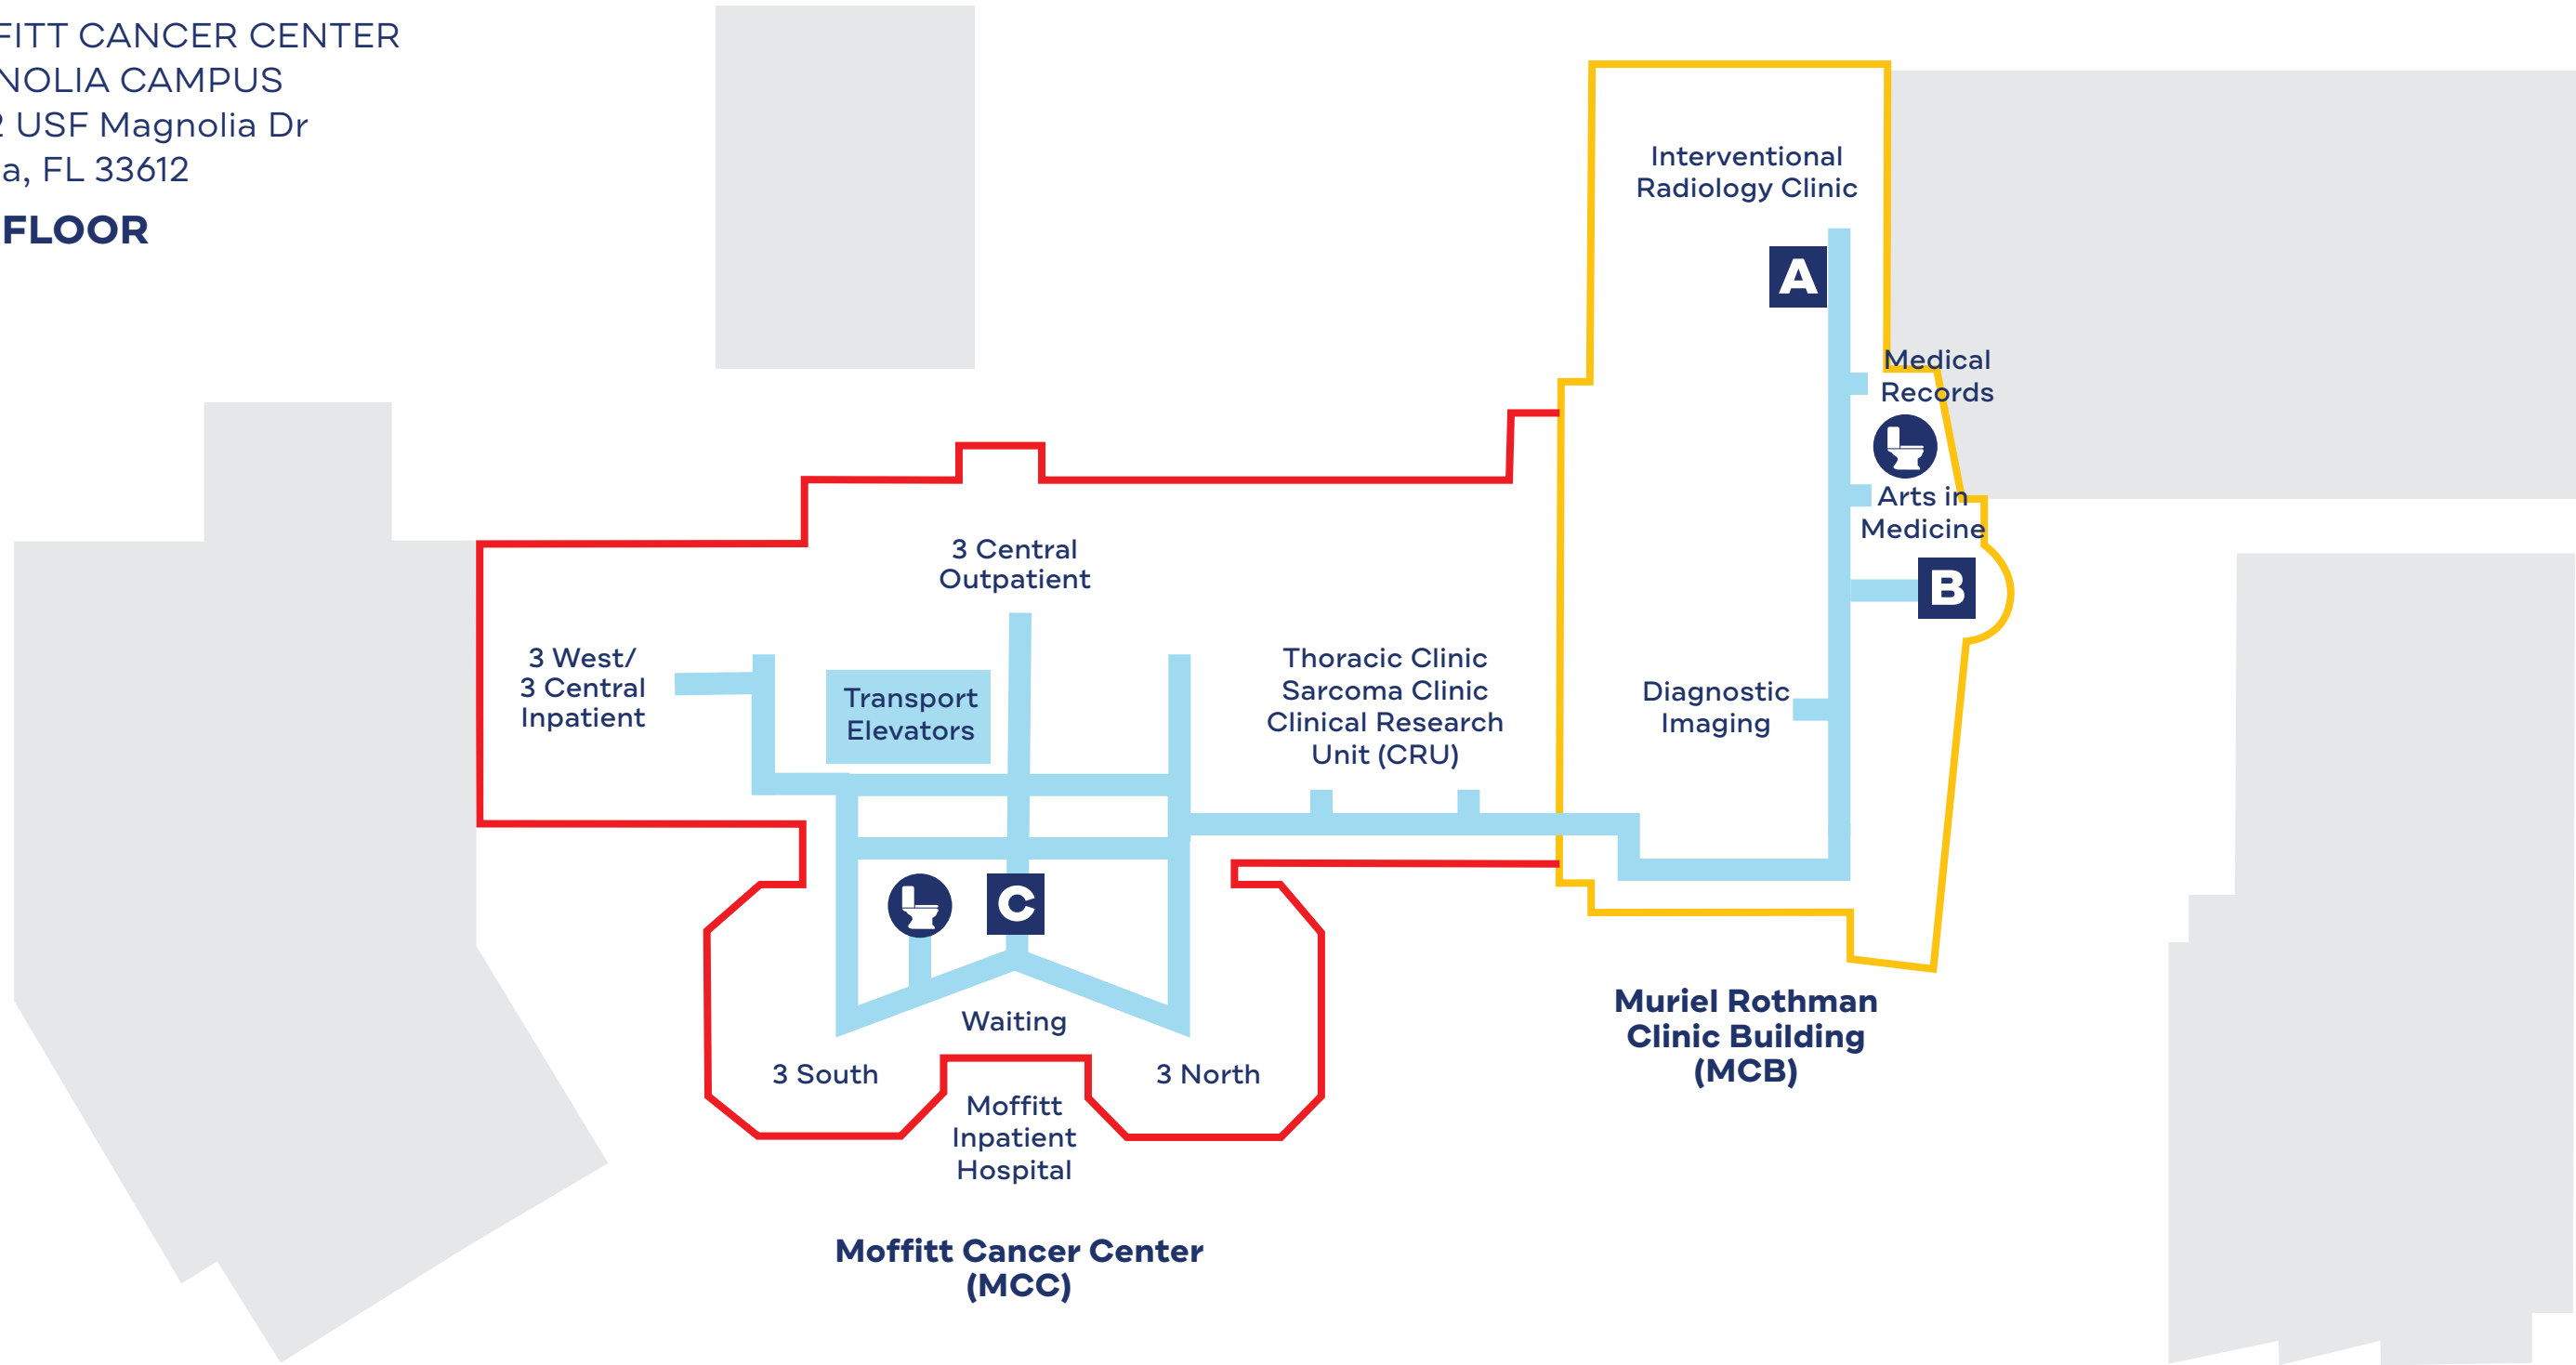

2ND FLOOR

- MOFFITT INPATIENT HOSPITAL (MCC)
- MURIEL ROTHMAN CLINIC BUILDING (MCB)

- ELEVATORS
- INFORMATION
- RESTROOMS
- VENDING MACHINES

MOFFITT CANCER CENTER
MAGNOLIA CAMPUS
12902 USF Magnolia Dr
Tampa, FL 33612

3RD FLOOR

- MOFFITT INPATIENT HOSPITAL (MCC)
- MURIEL ROTHMAN CLINIC BUILDING (MCB)

- ELEVATORS
- INFORMATION
- RESTROOMS

MOFFITT CANCER CENTER
MAGNOLIA CAMPUS
12902 USF Magnolia Dr
Tampa, FL 33612

4TH FLOOR

- MOFFITT INPATIENT HOSPITAL (MCC)
- MURIEL ROTHMAN CLINIC BUILDING (MCB)

- ELEVATORS
- INFORMATION
- RESTROOMS
- ADOLESCENT AND YOUNG ADULT LOUNGE (AYA)

MOFFITT CANCER CENTER
MAGNOLIA CAMPUS
12902 USF Magnolia Dr
Tampa, FL 33612
5TH FLOOR

- MOFFITT INPATIENT HOSPITAL (MCC)
- MURIEL ROTHMAN CLINIC BUILDING (MCB)

ELEVATORS RESTROOMS